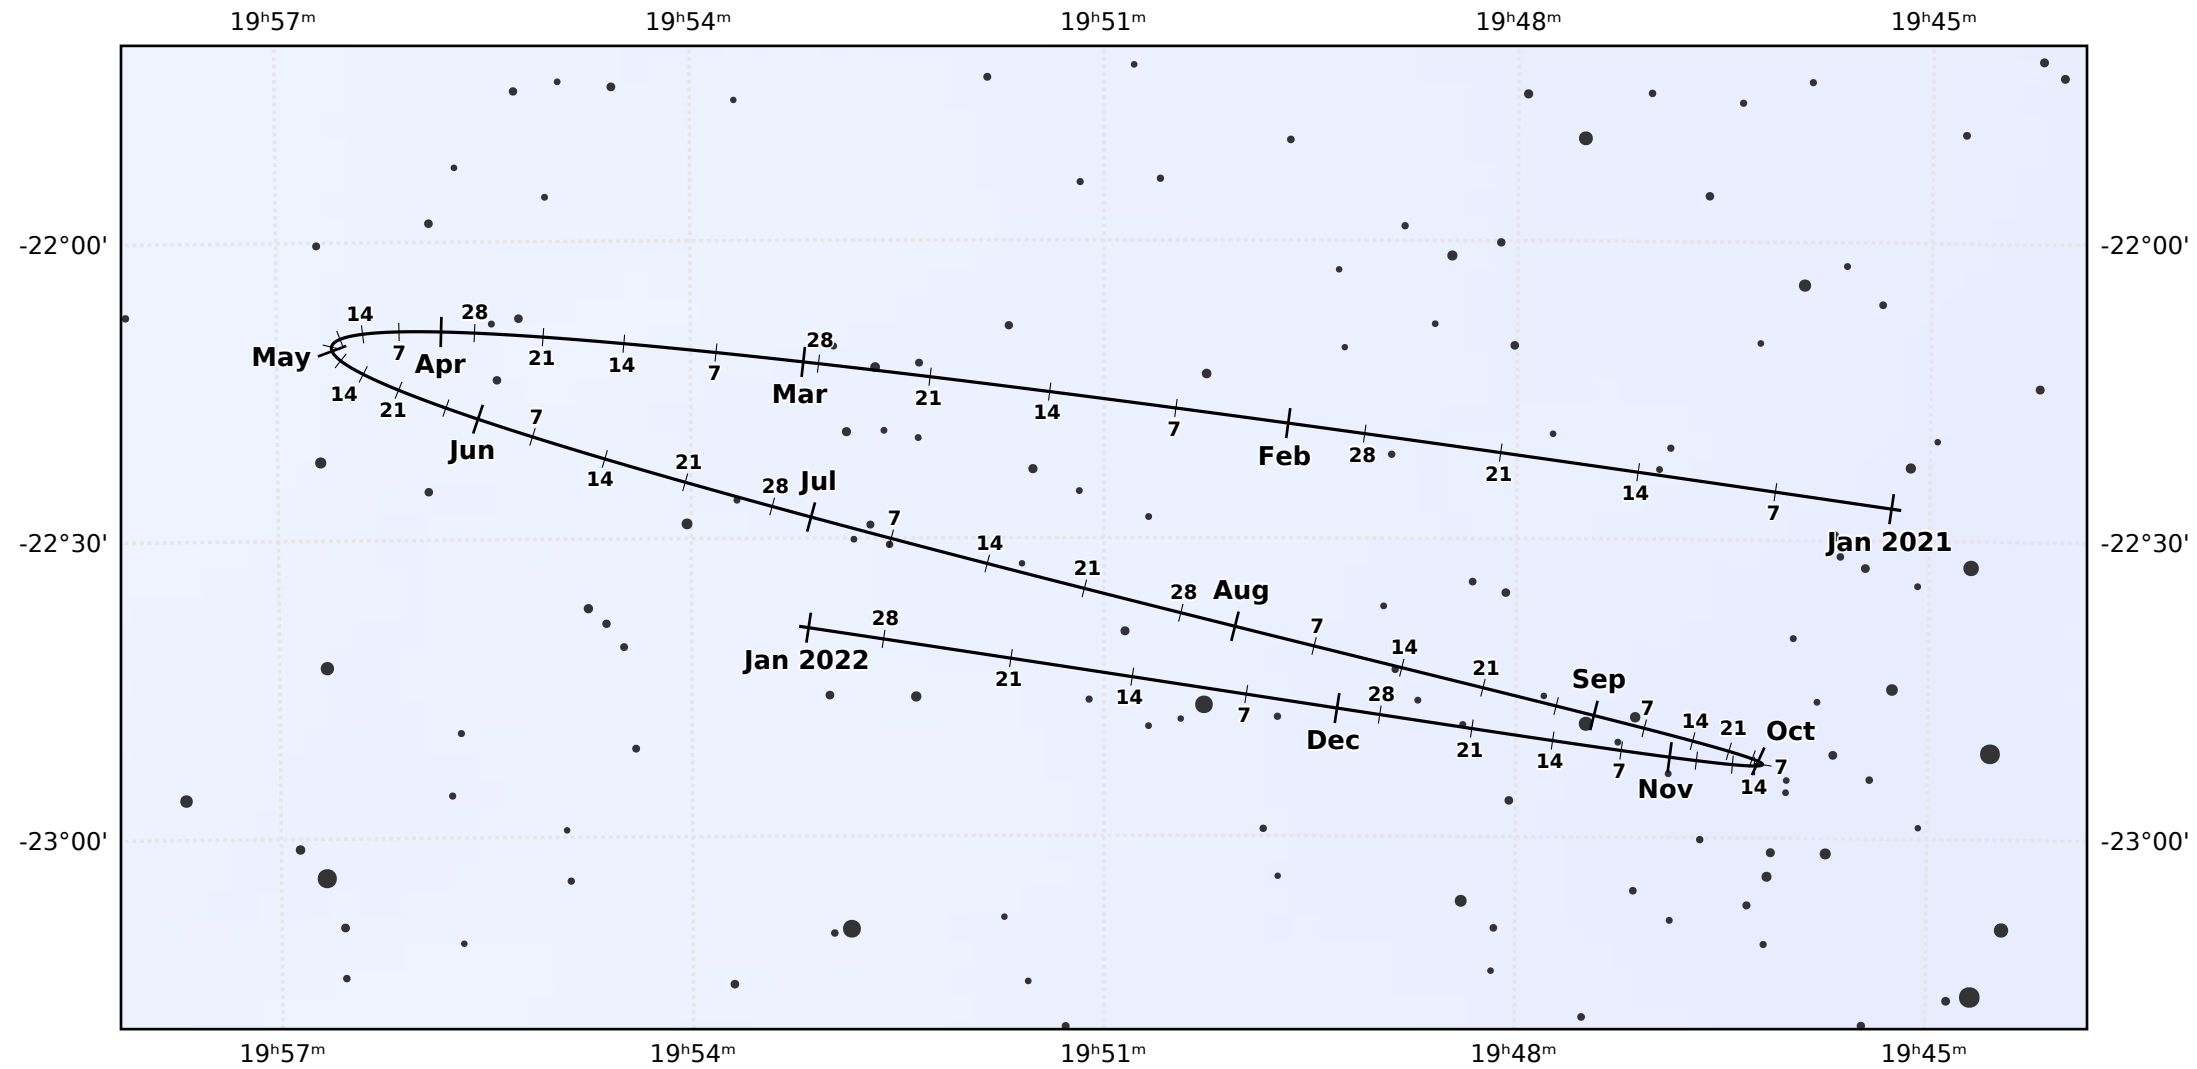

# The path of Pluto in 2021

© Dominic Ford 2011-2021. Downloaded from <https://in-the-sky.org>

Magnitude scale: •11.0 •10.5 •10.0 •9.5 •9.0 •8.5 •8.0 •7.5 •7.0

— The Equator    — Ecliptic Plane    — Galactic Plane