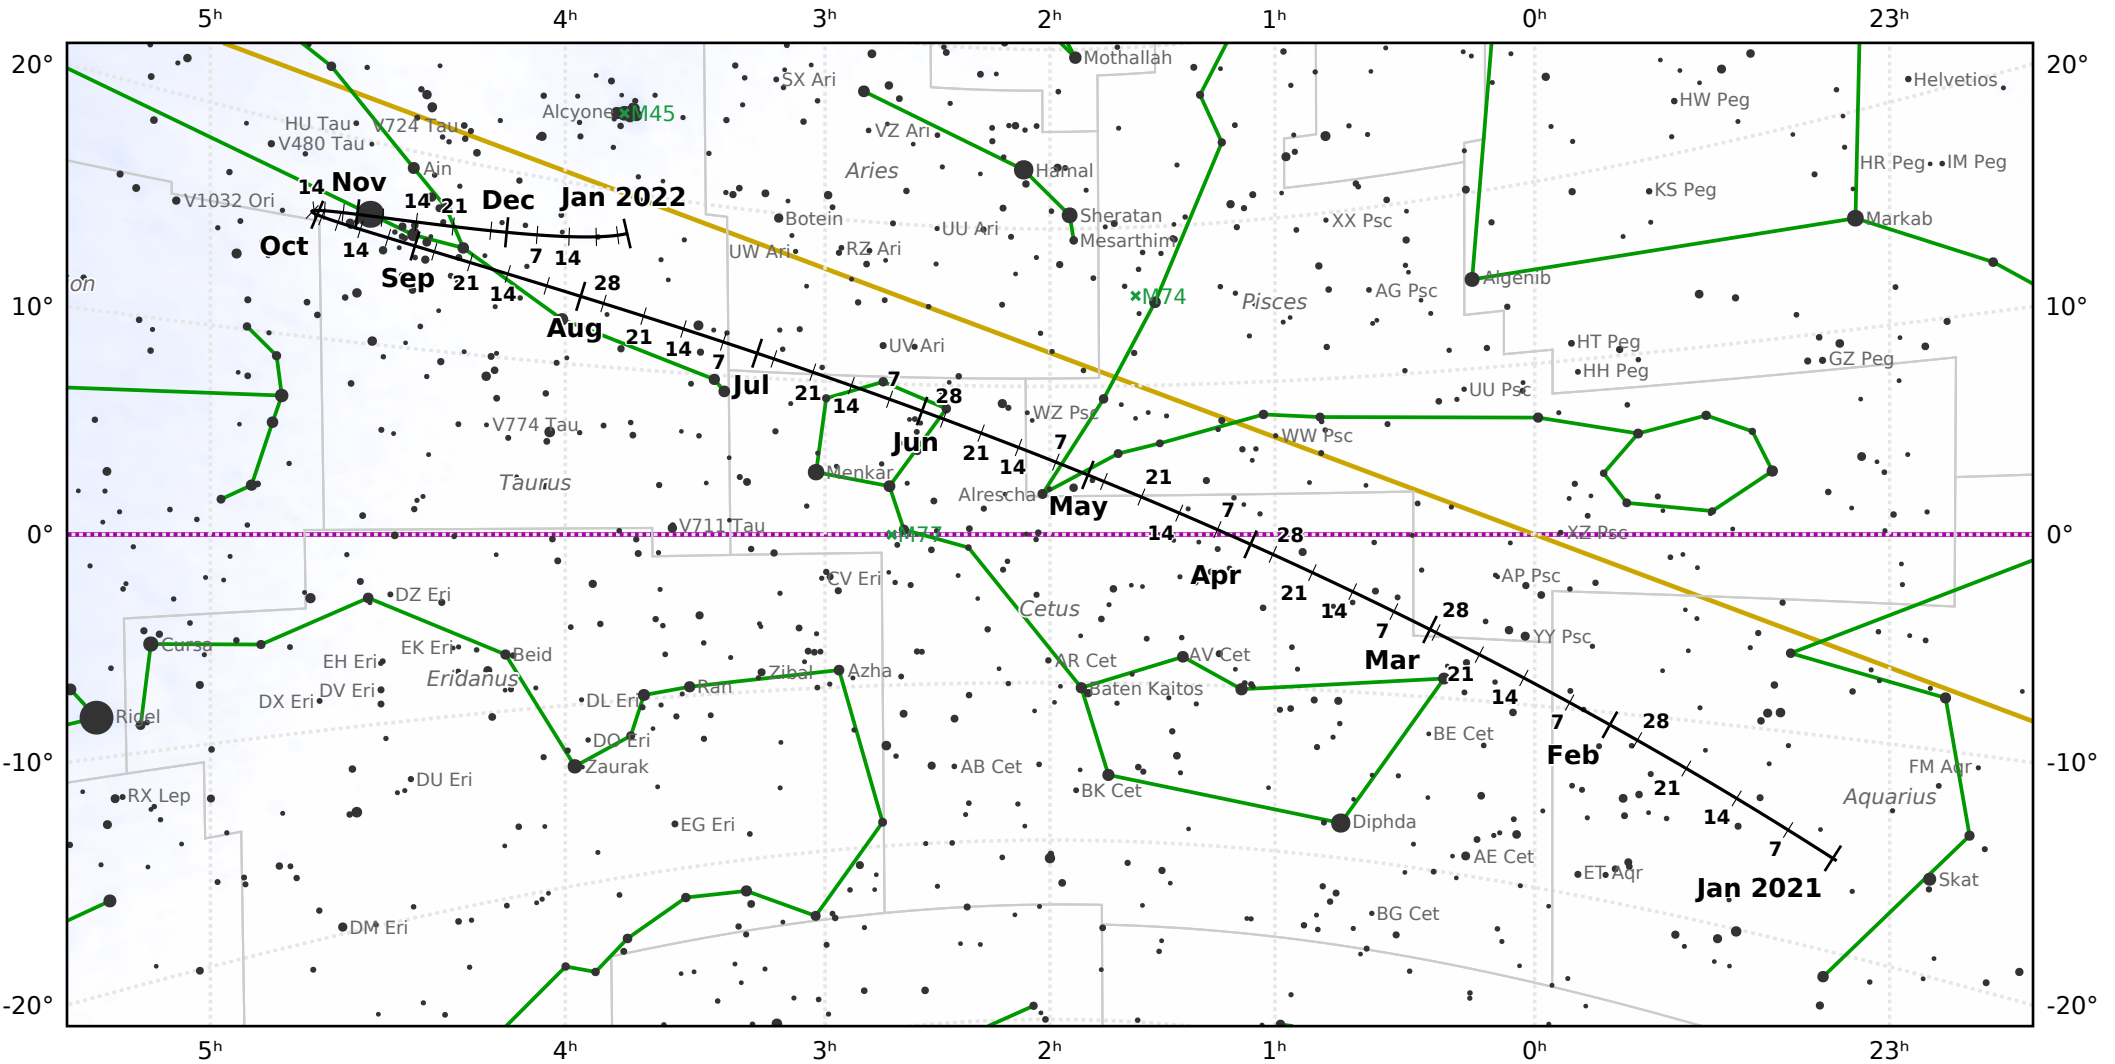

The path of Ceres in 2021

© Dominic Ford 2011-2021. Downloaded from <https://in-the-sky.org>

Magnitude scale: -6.5 •6.0 •5.5 •5.0 •4.5 •4.0 •3.5 •3.0 •2.5 •2.0 •1.5 •1.0 •0.5 •0.0

— The Equator

— Ecliptic Plane

— Galactic Plane