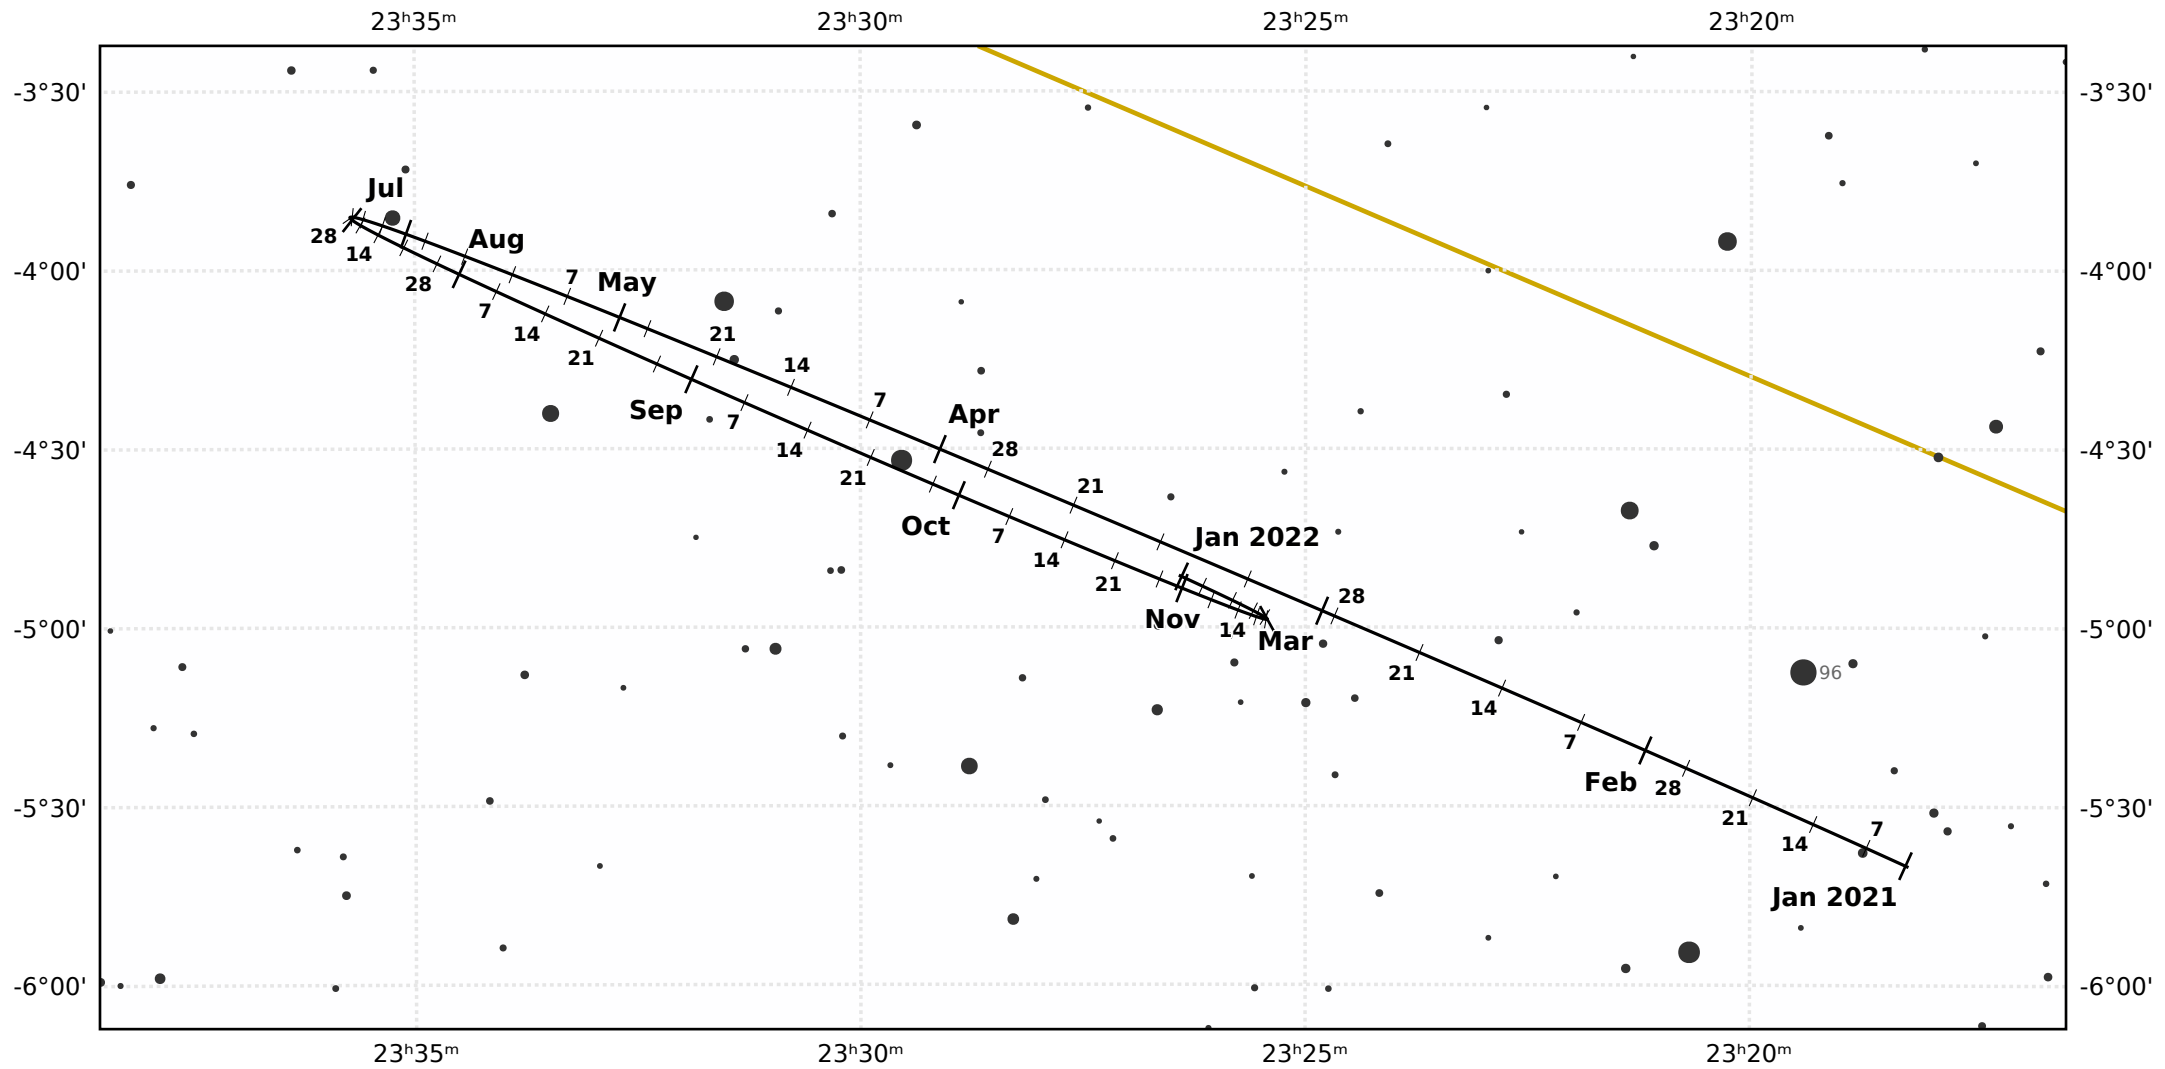

# The path of Neptune in 2021

© Dominic Ford 2011-2021. Downloaded from <https://in-the-sky.org>

Magnitude scale: •10.5 •10.0 •9.5 •9.0 •8.5 •8.0 •7.5 •7.0 •6.5 •6.0 ●5.5

— The Equator — Ecliptic Plane — Galactic Plane