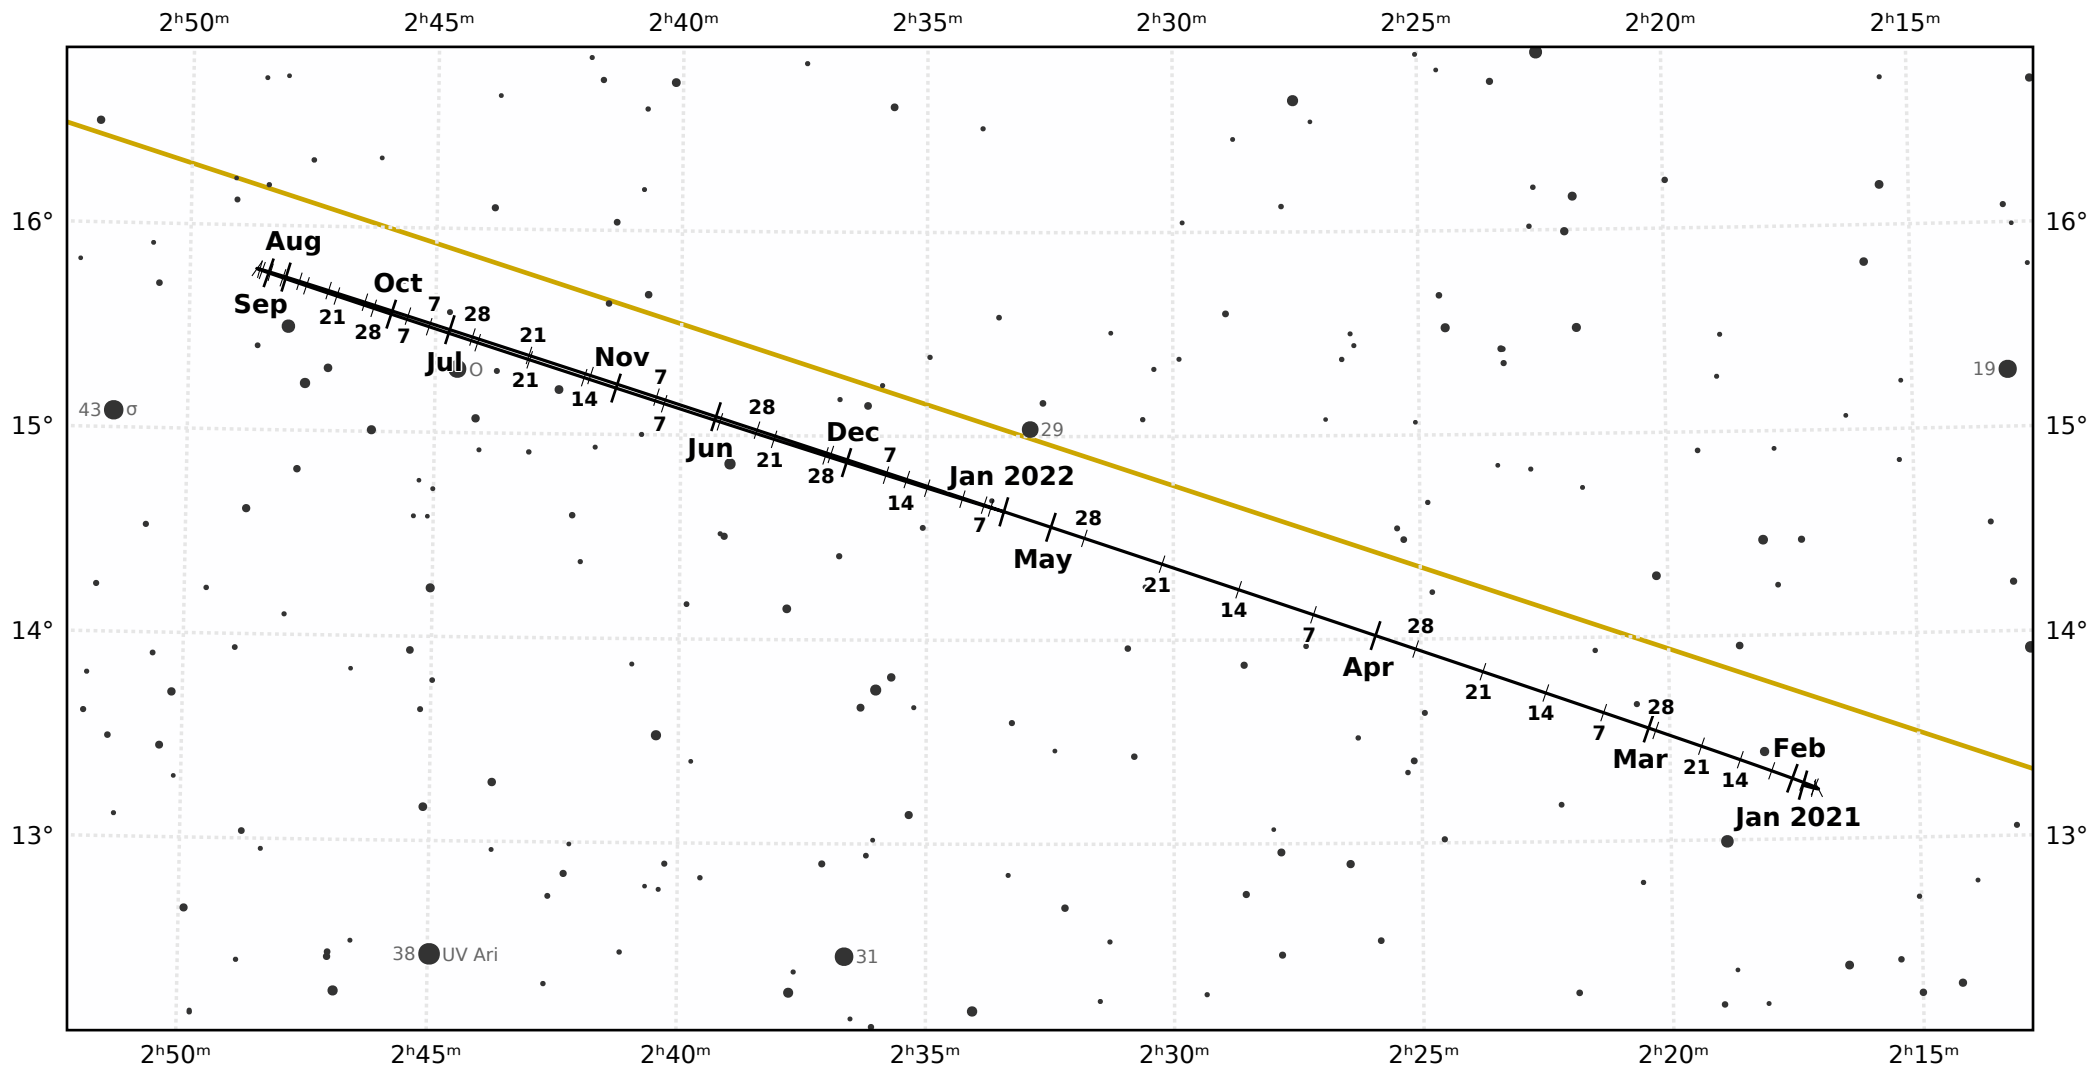

The path of Uranus in 2021

© Dominic Ford 2011-2021. Downloaded from <https://in-the-sky.org>

Magnitude scale: •10.0 •9.5 •9.0 •8.5 •8.0 •7.5 •7.0 •6.5 ●6.0 ●5.5 ●5.0

— The Equator — Ecliptic Plane — Galactic Plane