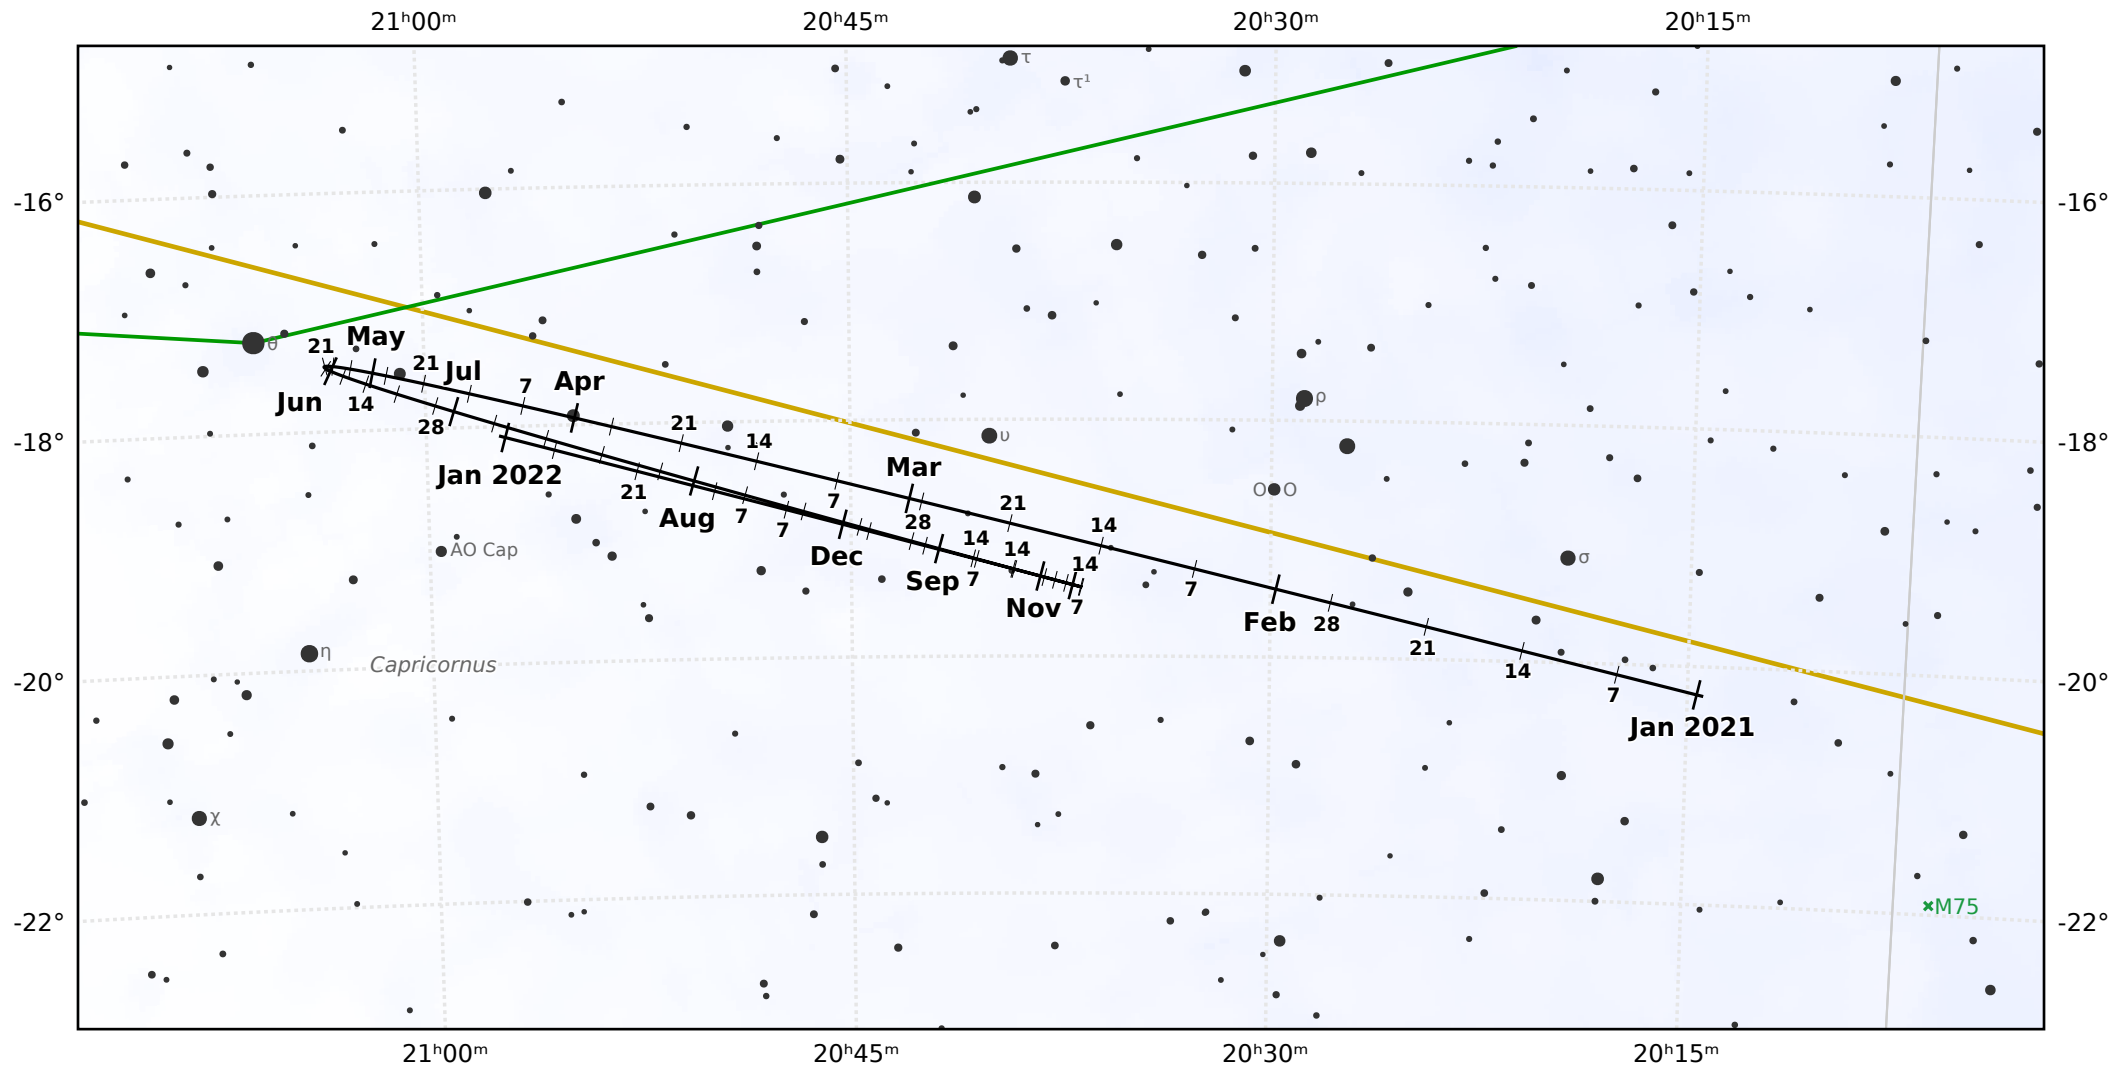

# The path of Saturn in 2021

© Dominic Ford 2011-2021. Downloaded from <https://in-the-sky.org>

Magnitude scale: •8.5 •8.0 •7.5 •7.0 •6.5 •6.0 •5.5 •5.0 •4.5 •4.0

— The Equator

— Ecliptic Plane

— Galactic Plane