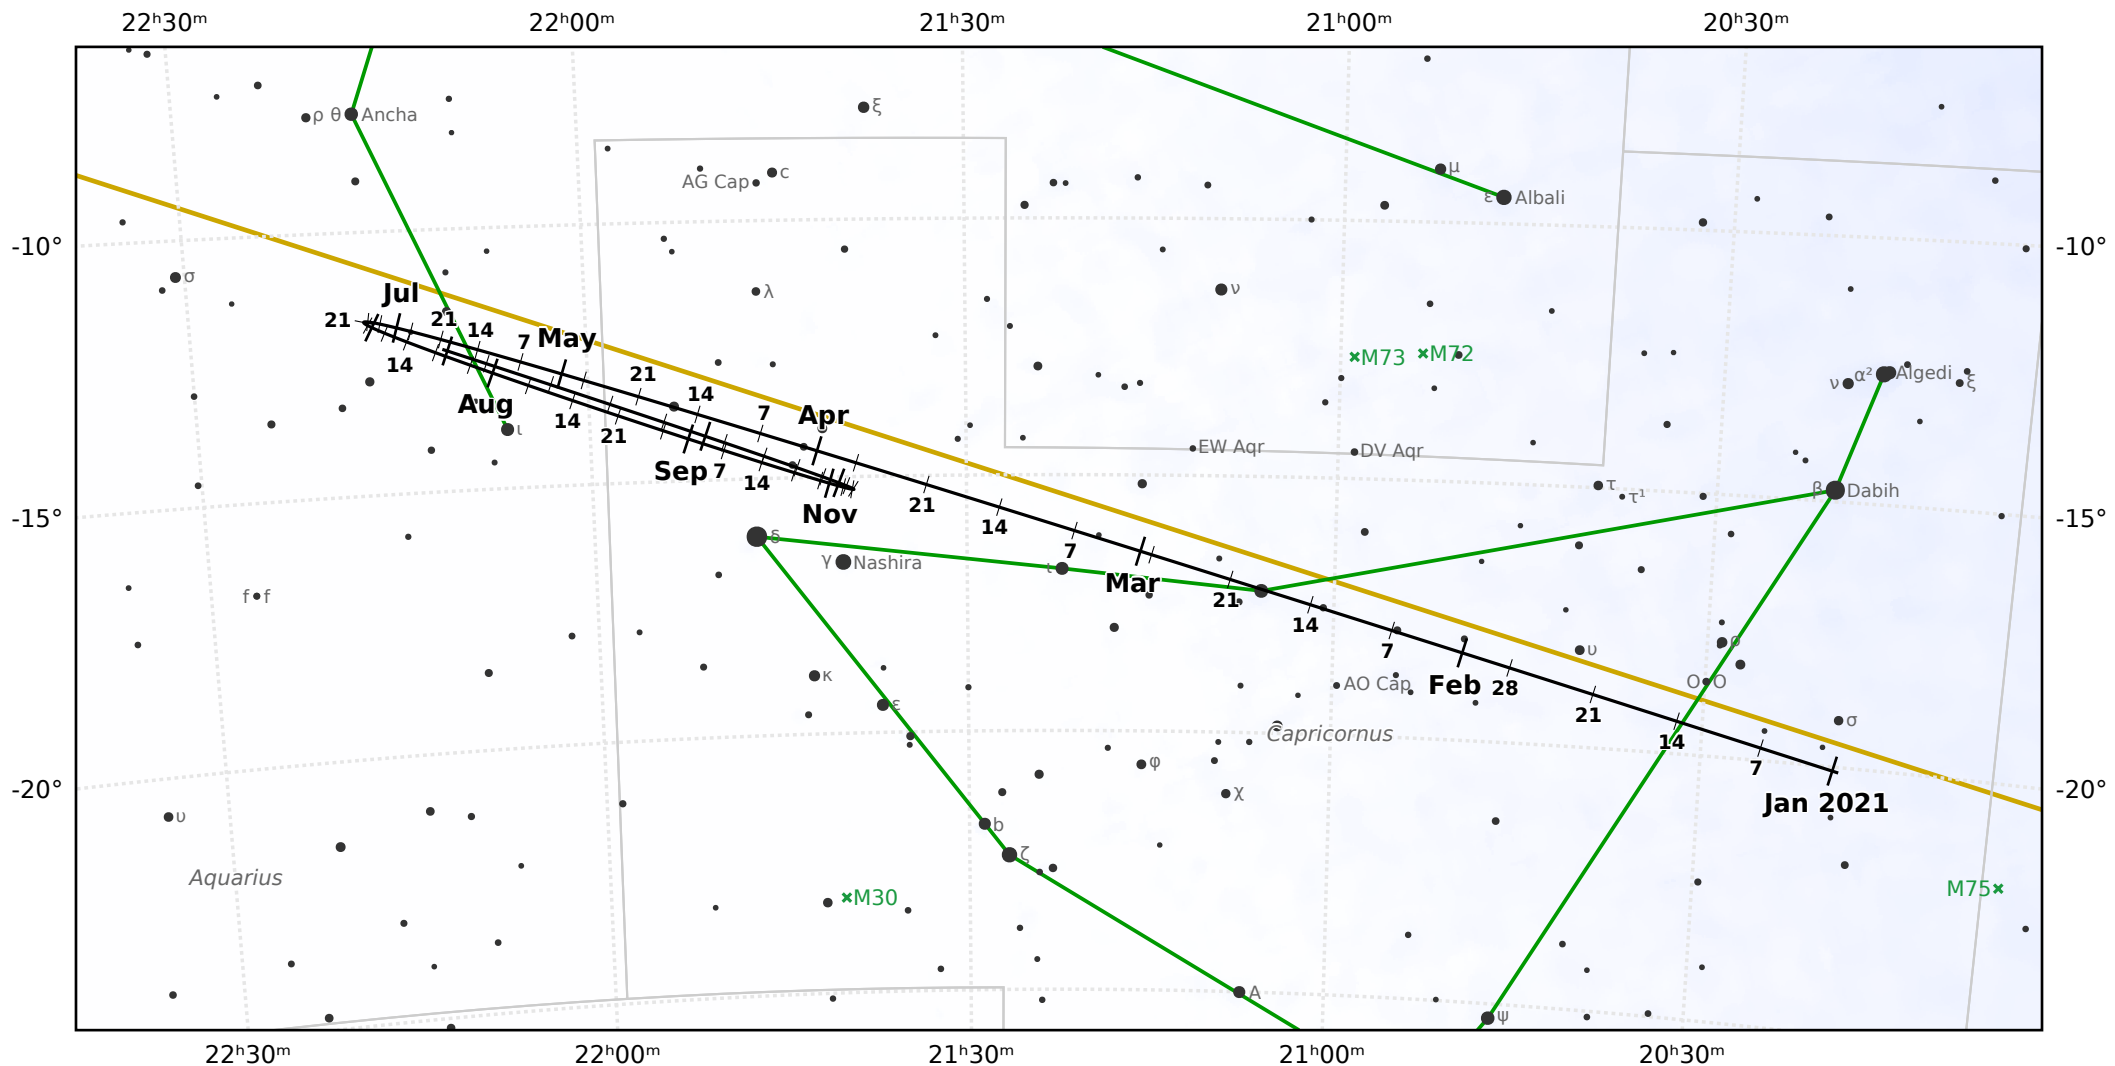

The path of Jupiter in 2021

© Dominic Ford 2011–2021. Downloaded from <https://in-the-sky.org>

Magnitude scale: • 7.0 • 6.5 • 6.0 • 5.5 • 5.0 • 4.5 • 4.0 • 3.5 • 3.0 • 2.5

— The Equator — Ecliptic Plane — Galactic Plane