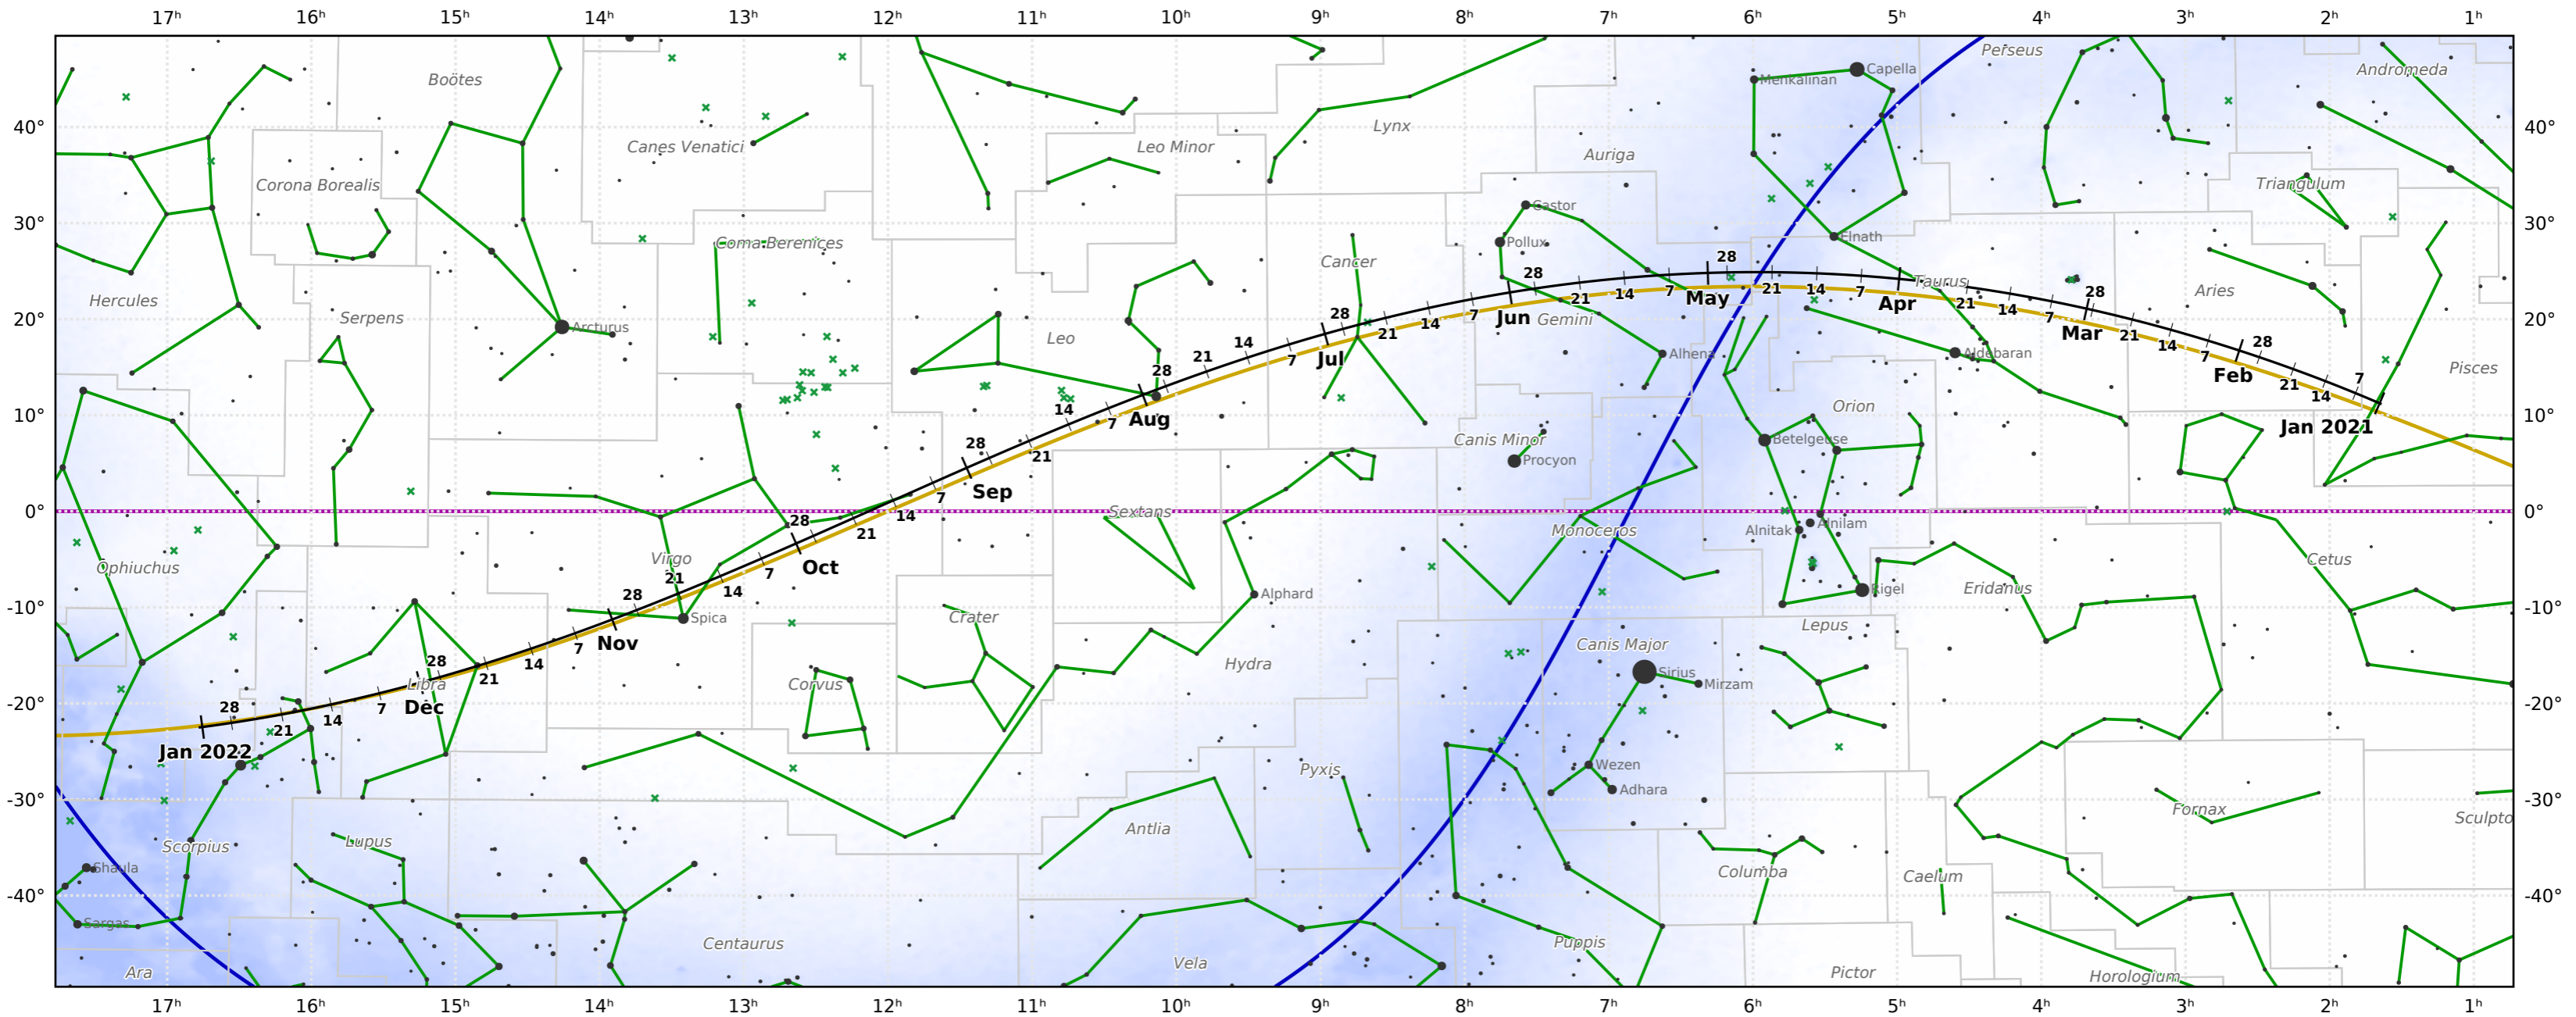

# The path of Mars in 2021

© Dominic Ford 2011-2021. Downloaded from <https://in-the-sky.org>

Magnitude scale: -5.0   -4.5   -4.0   -3.5   -3.0   -2.5   -2.0   -1.5   -1.0   -0.5   0.0   0.5   1.0   1.5   2.0   2.5   3.0   3.5   4.0   4.5   5.0

— The Equator   — Ecliptic Plane   — Galactic Plane