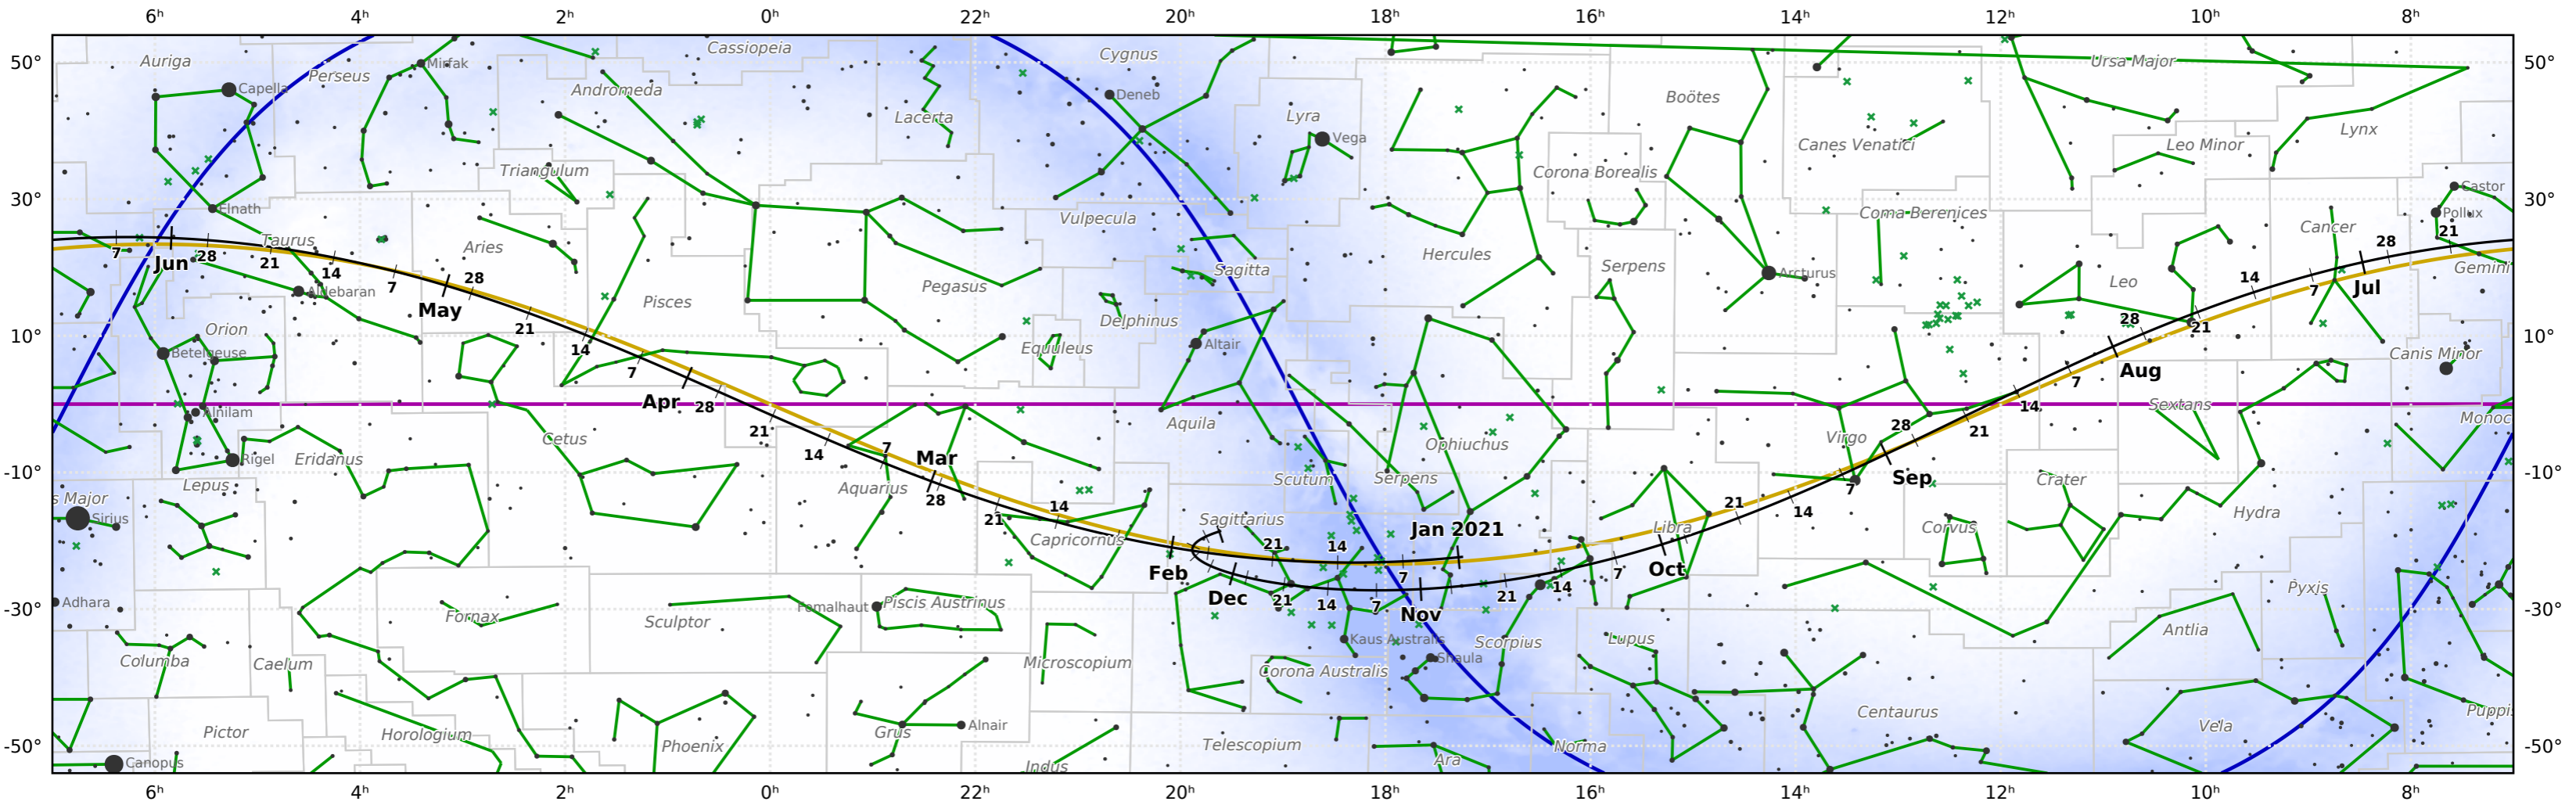

The path of Venus in 2021

© Dominic Ford 2011-2021. Downloaded from <https://in-the-sky.org>

Magnitude scale: -5.0 -4.5 -4.0 -3.5 -3.0 -2.5 -2.0 -1.5 -1.0 -0.5 ● 0.0 ● -0.5 ● -1.0 ● -1.5

— The Equator — Ecliptic Plane — Galactic Plane