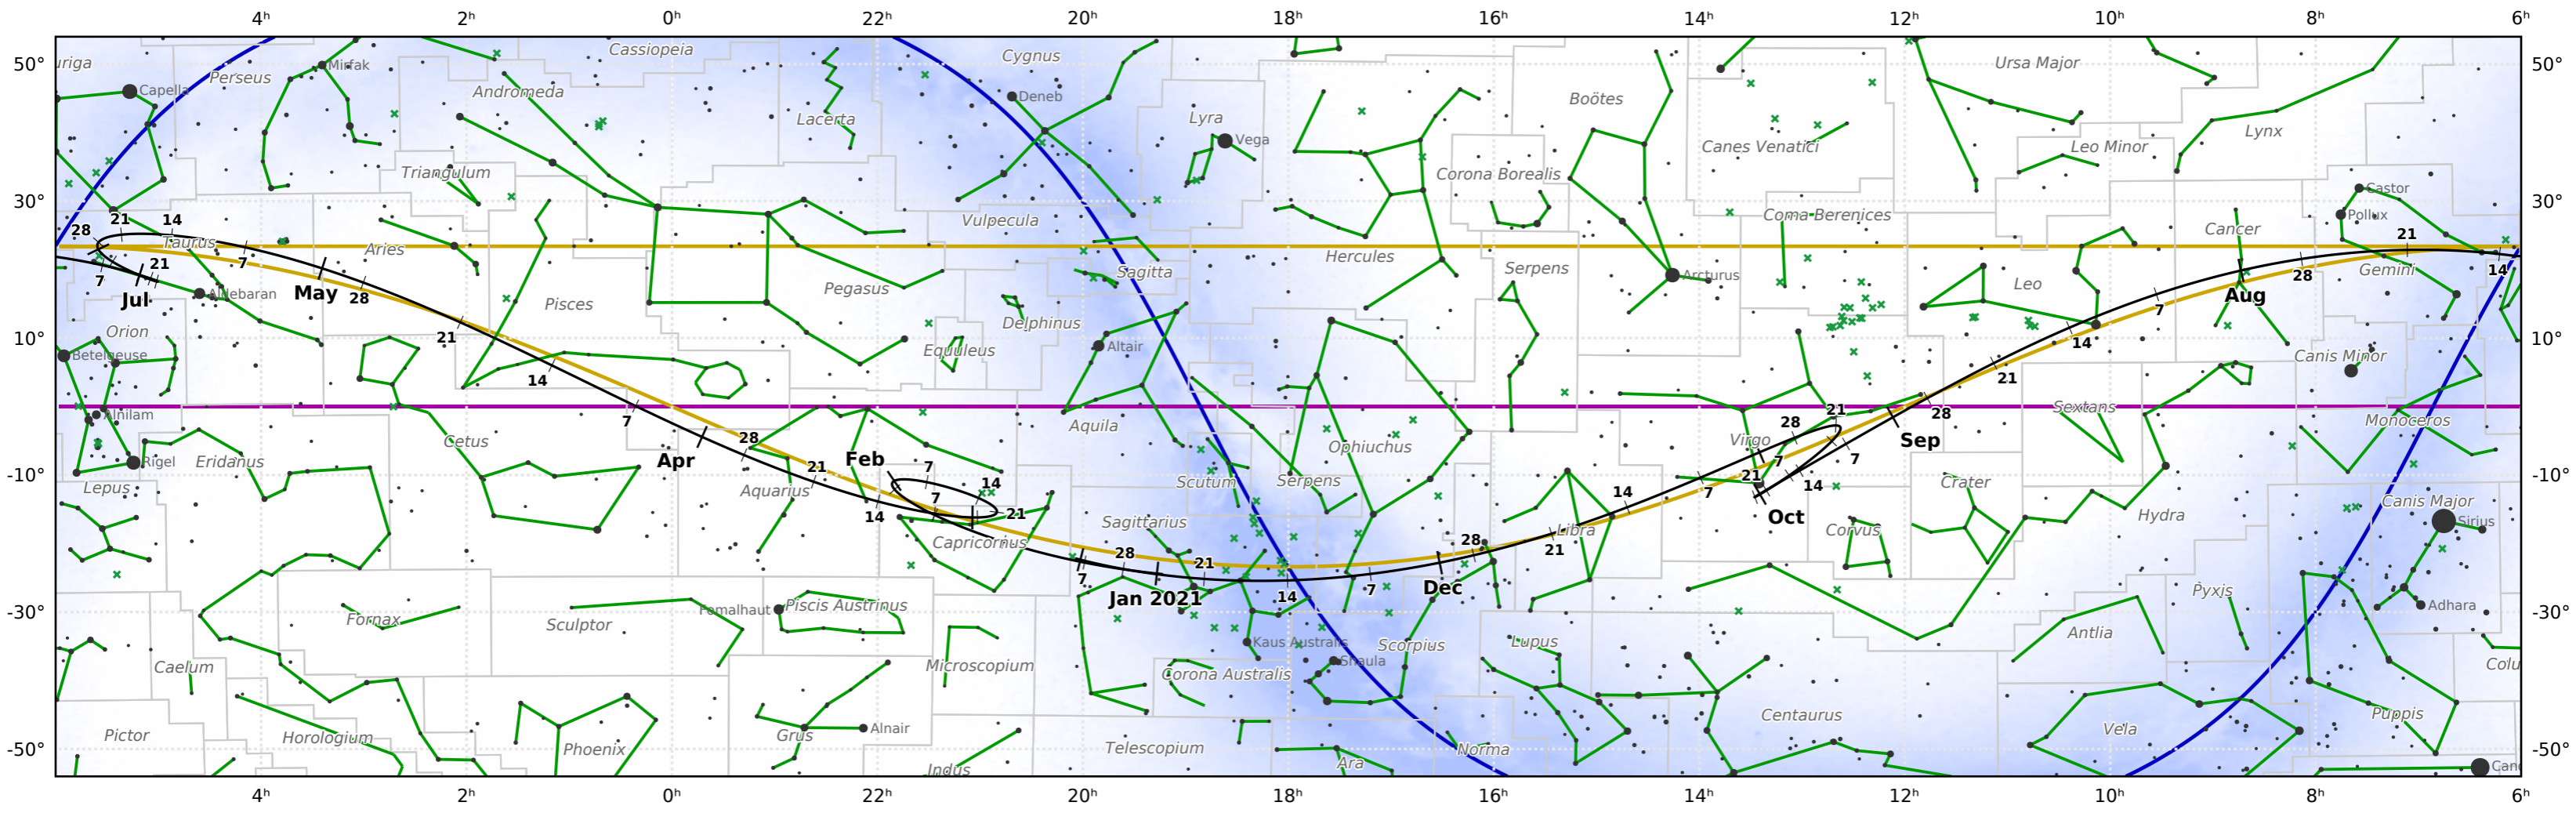

# The path of Mercury in 2021

© Dominic Ford 2011-2021. Downloaded from <https://in-the-sky.org>

Magnitude scale: -5.0   -4.5   -4.0   -3.5   -3.0   -2.5   -2.0   -1.5   -1.0   -0.5   0.0   0.5   1.0   1.5   2.0   2.5   3.0   3.5   4.0   4.5   5.0

— The Equator   — Ecliptic Plane   — Galactic Plane