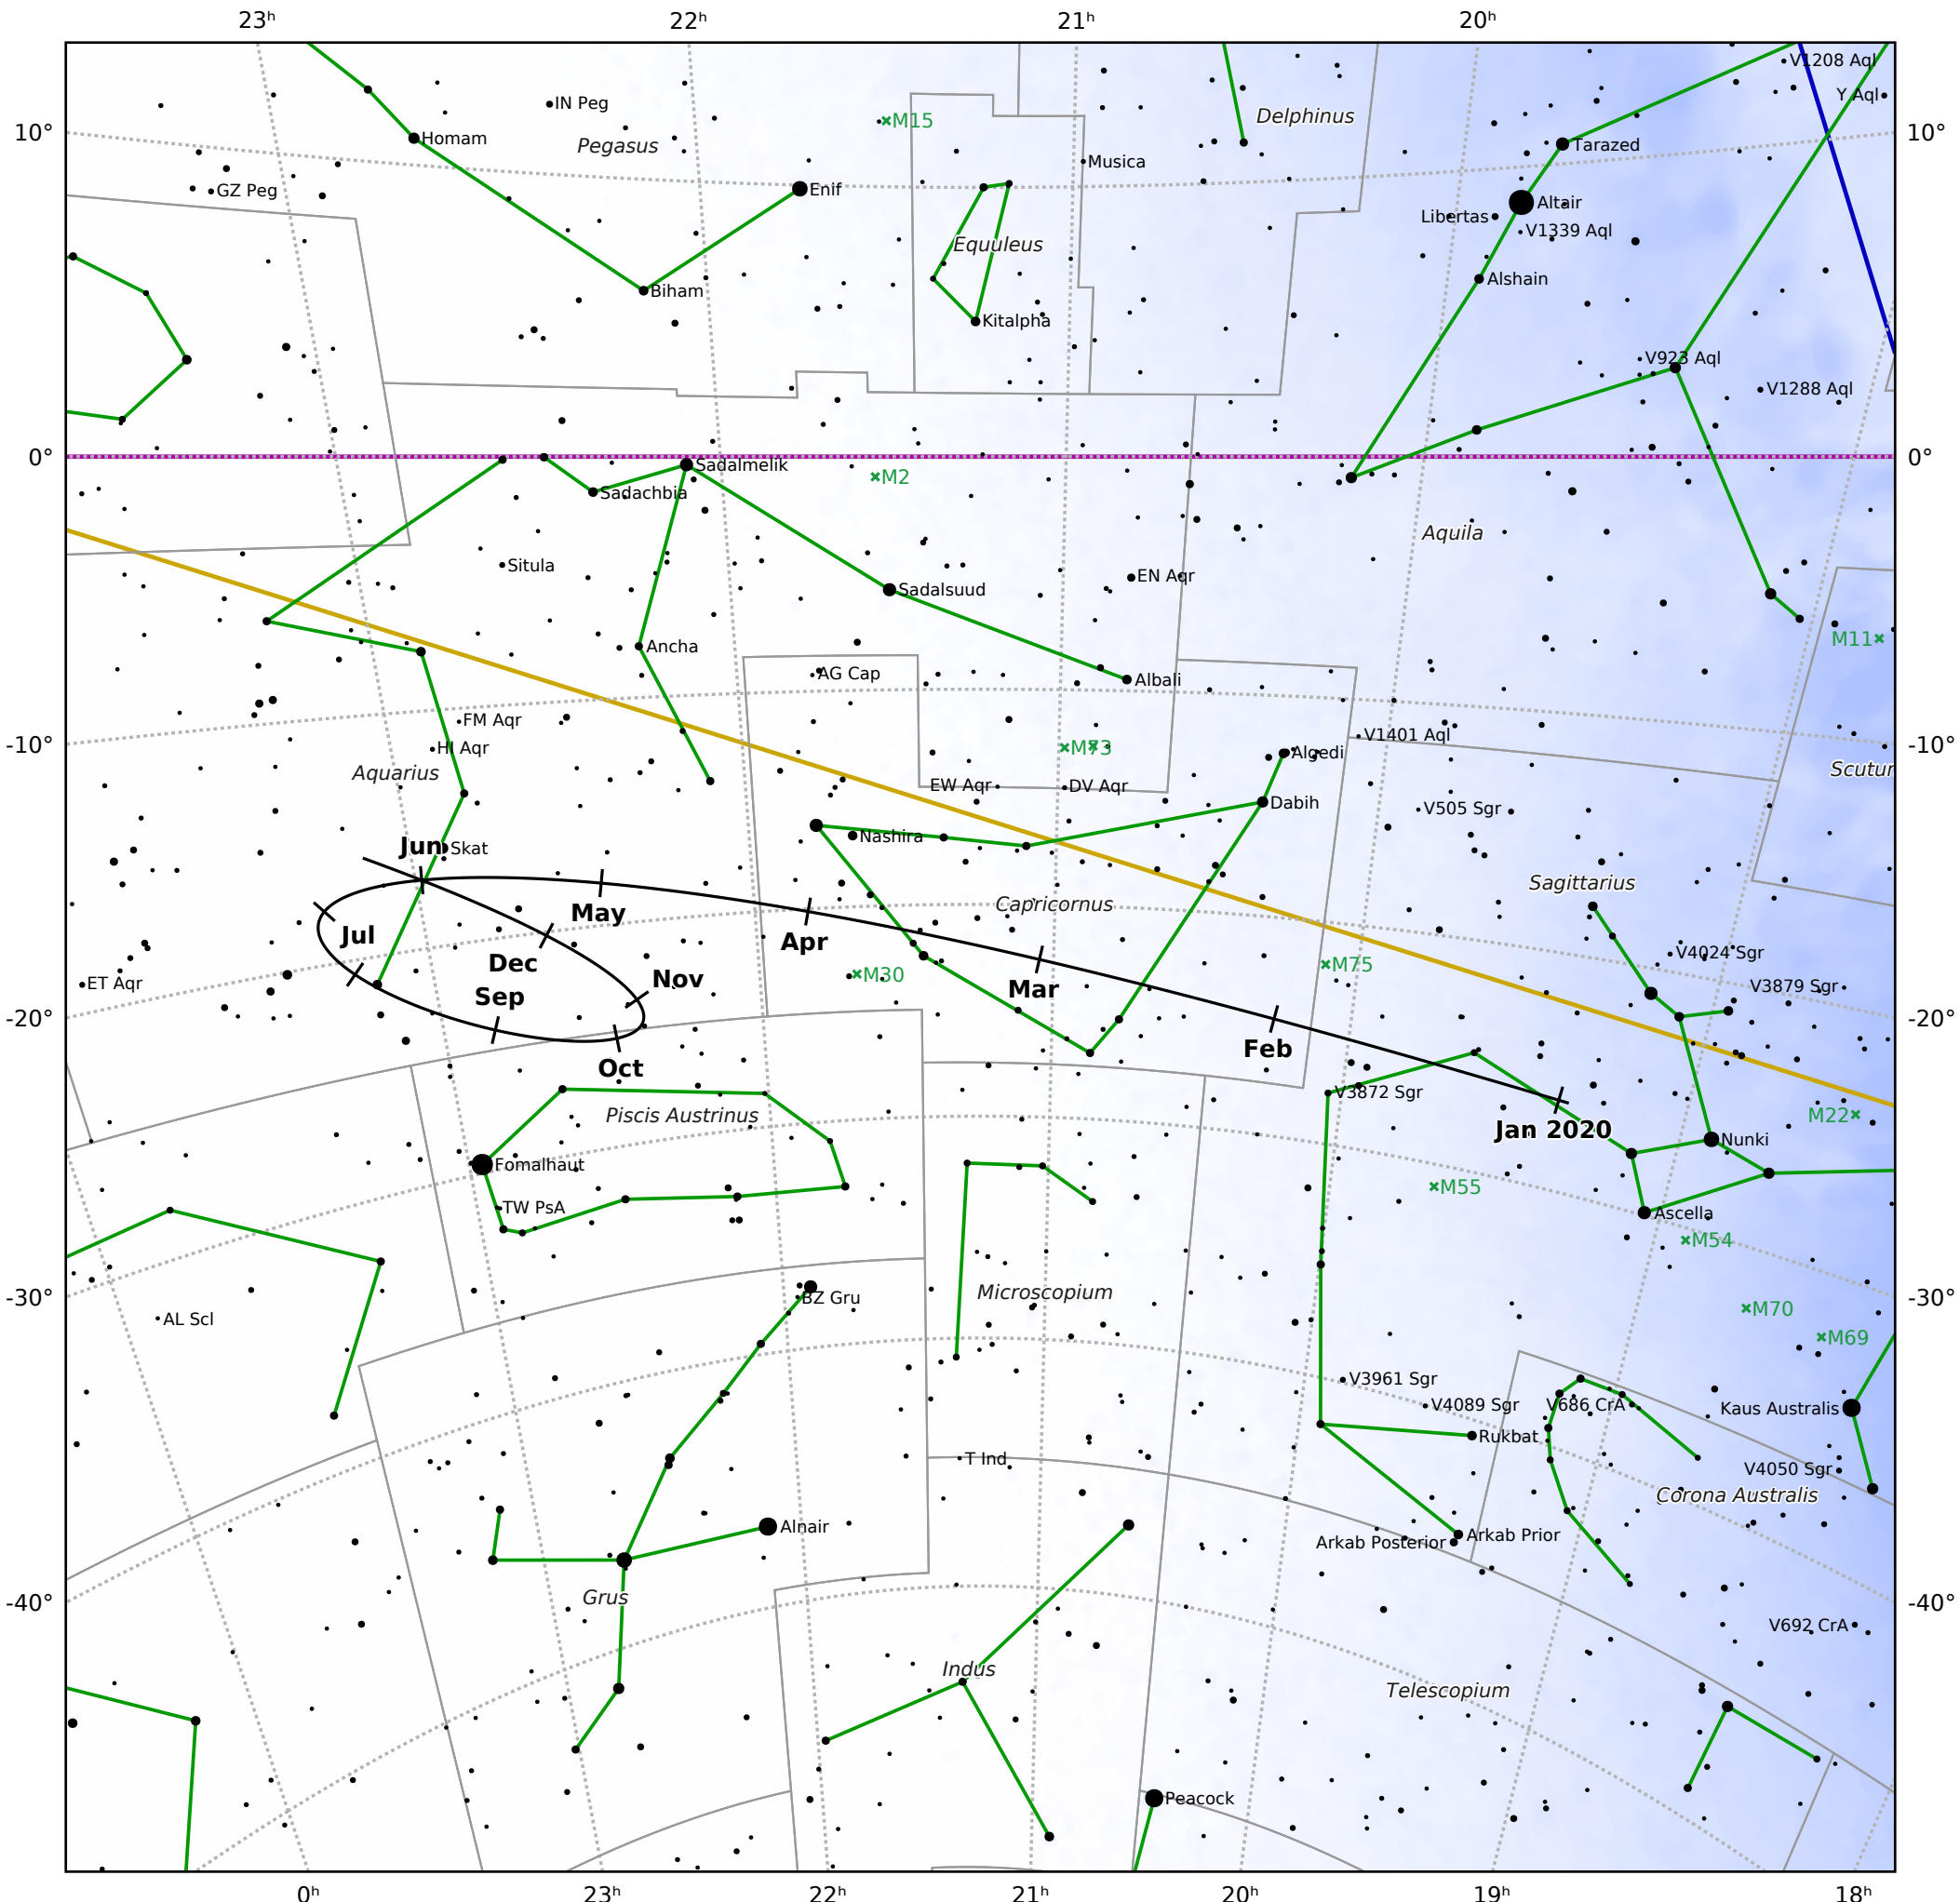

The path of Ceres in 2020

© Dominic Ford 2011–2019. Downloaded from <https://in-the-sky.org>

Magnitude scale: ● 6.5 ● 6.0 ● 5.5 ● 5.0 ● 4.5 ● 4.0 ● 3.5 ● 3.0 ● 2.5 ● 2.0 ● 1.5 ● 1.0

— The Equator — Ecliptic Plane — Galactic Plane