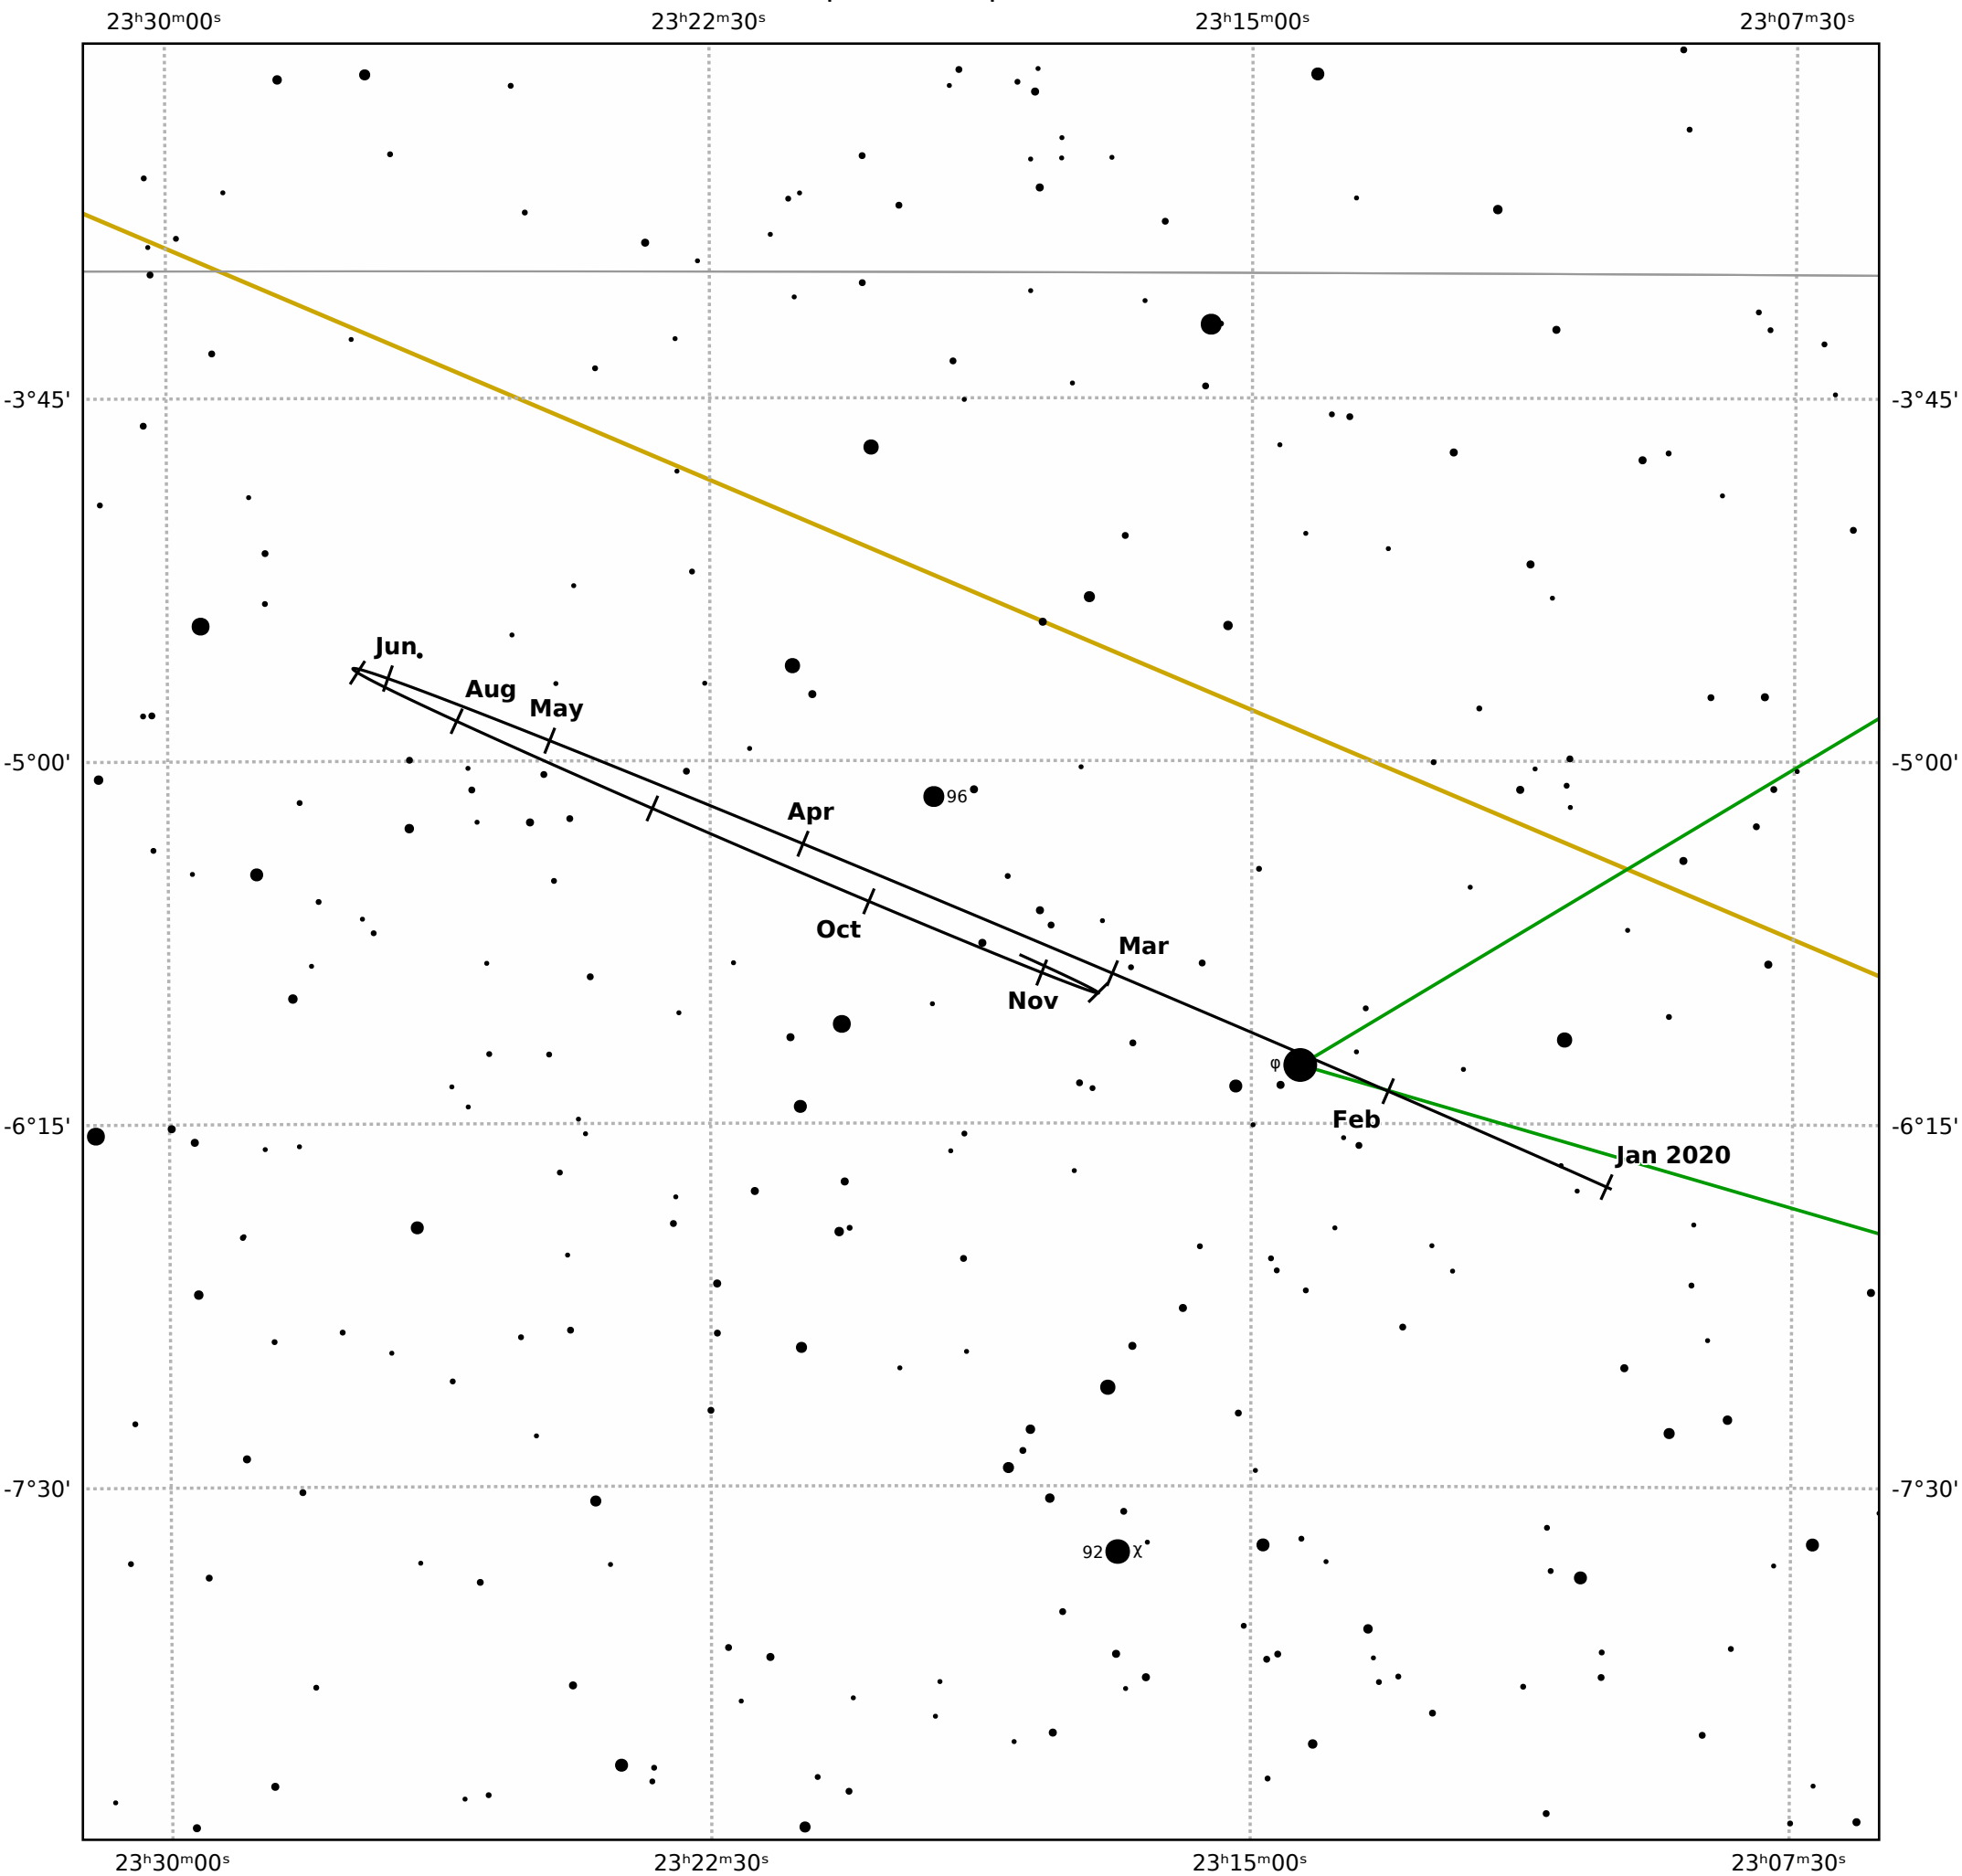

# The path of Neptune in 2020

© Dominic Ford 2011–2019. Downloaded from <https://in-the-sky.org>

Magnitude scale: 10.5 10.0 9.5 9.0 8.5 8.0 7.5 7.0 6.5 6.0 5.5 5.0 4.5

— The Equator

— Ecliptic Plane

— Galactic Plane