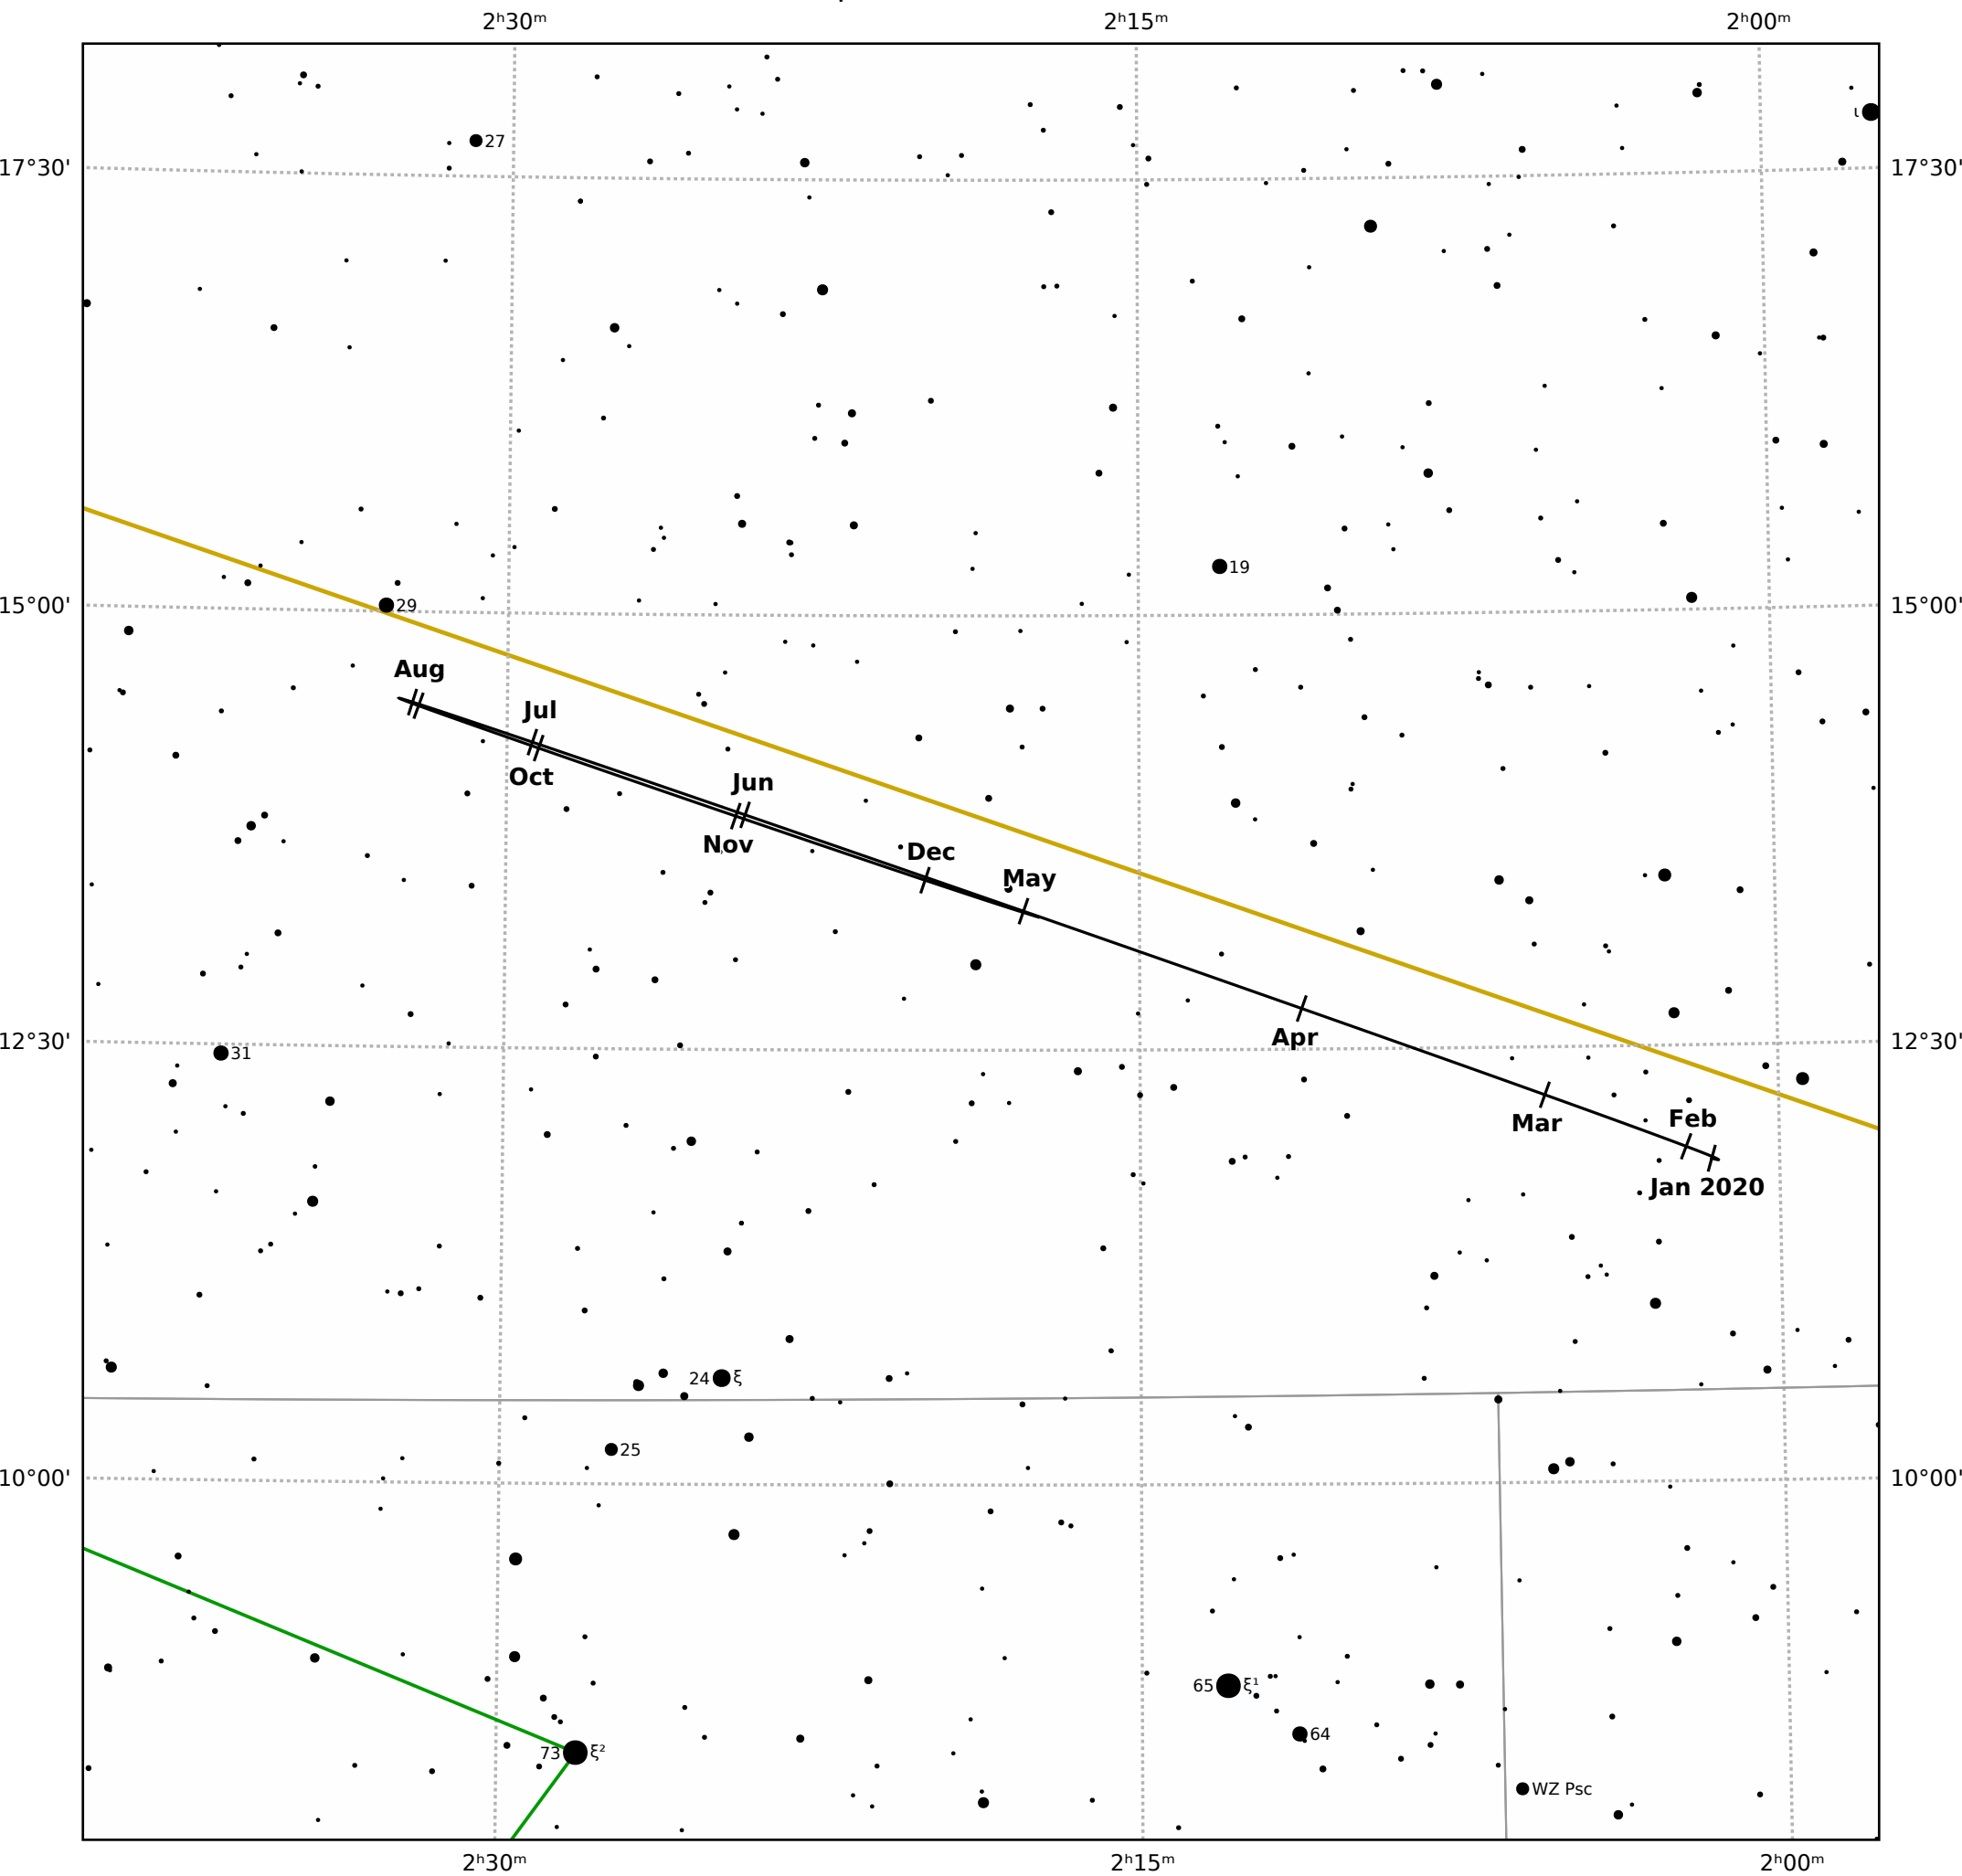

The path of Uranus in 2020

© Dominic Ford 2011–2019. Downloaded from <https://in-the-sky.org>

Magnitude scale: 10.0 9.5 9.0 8.5 8.0 7.5 7.0 6.5 6.0 5.5 5.0 4.5

— The Equator

— Ecliptic Plane

— Galactic Plane