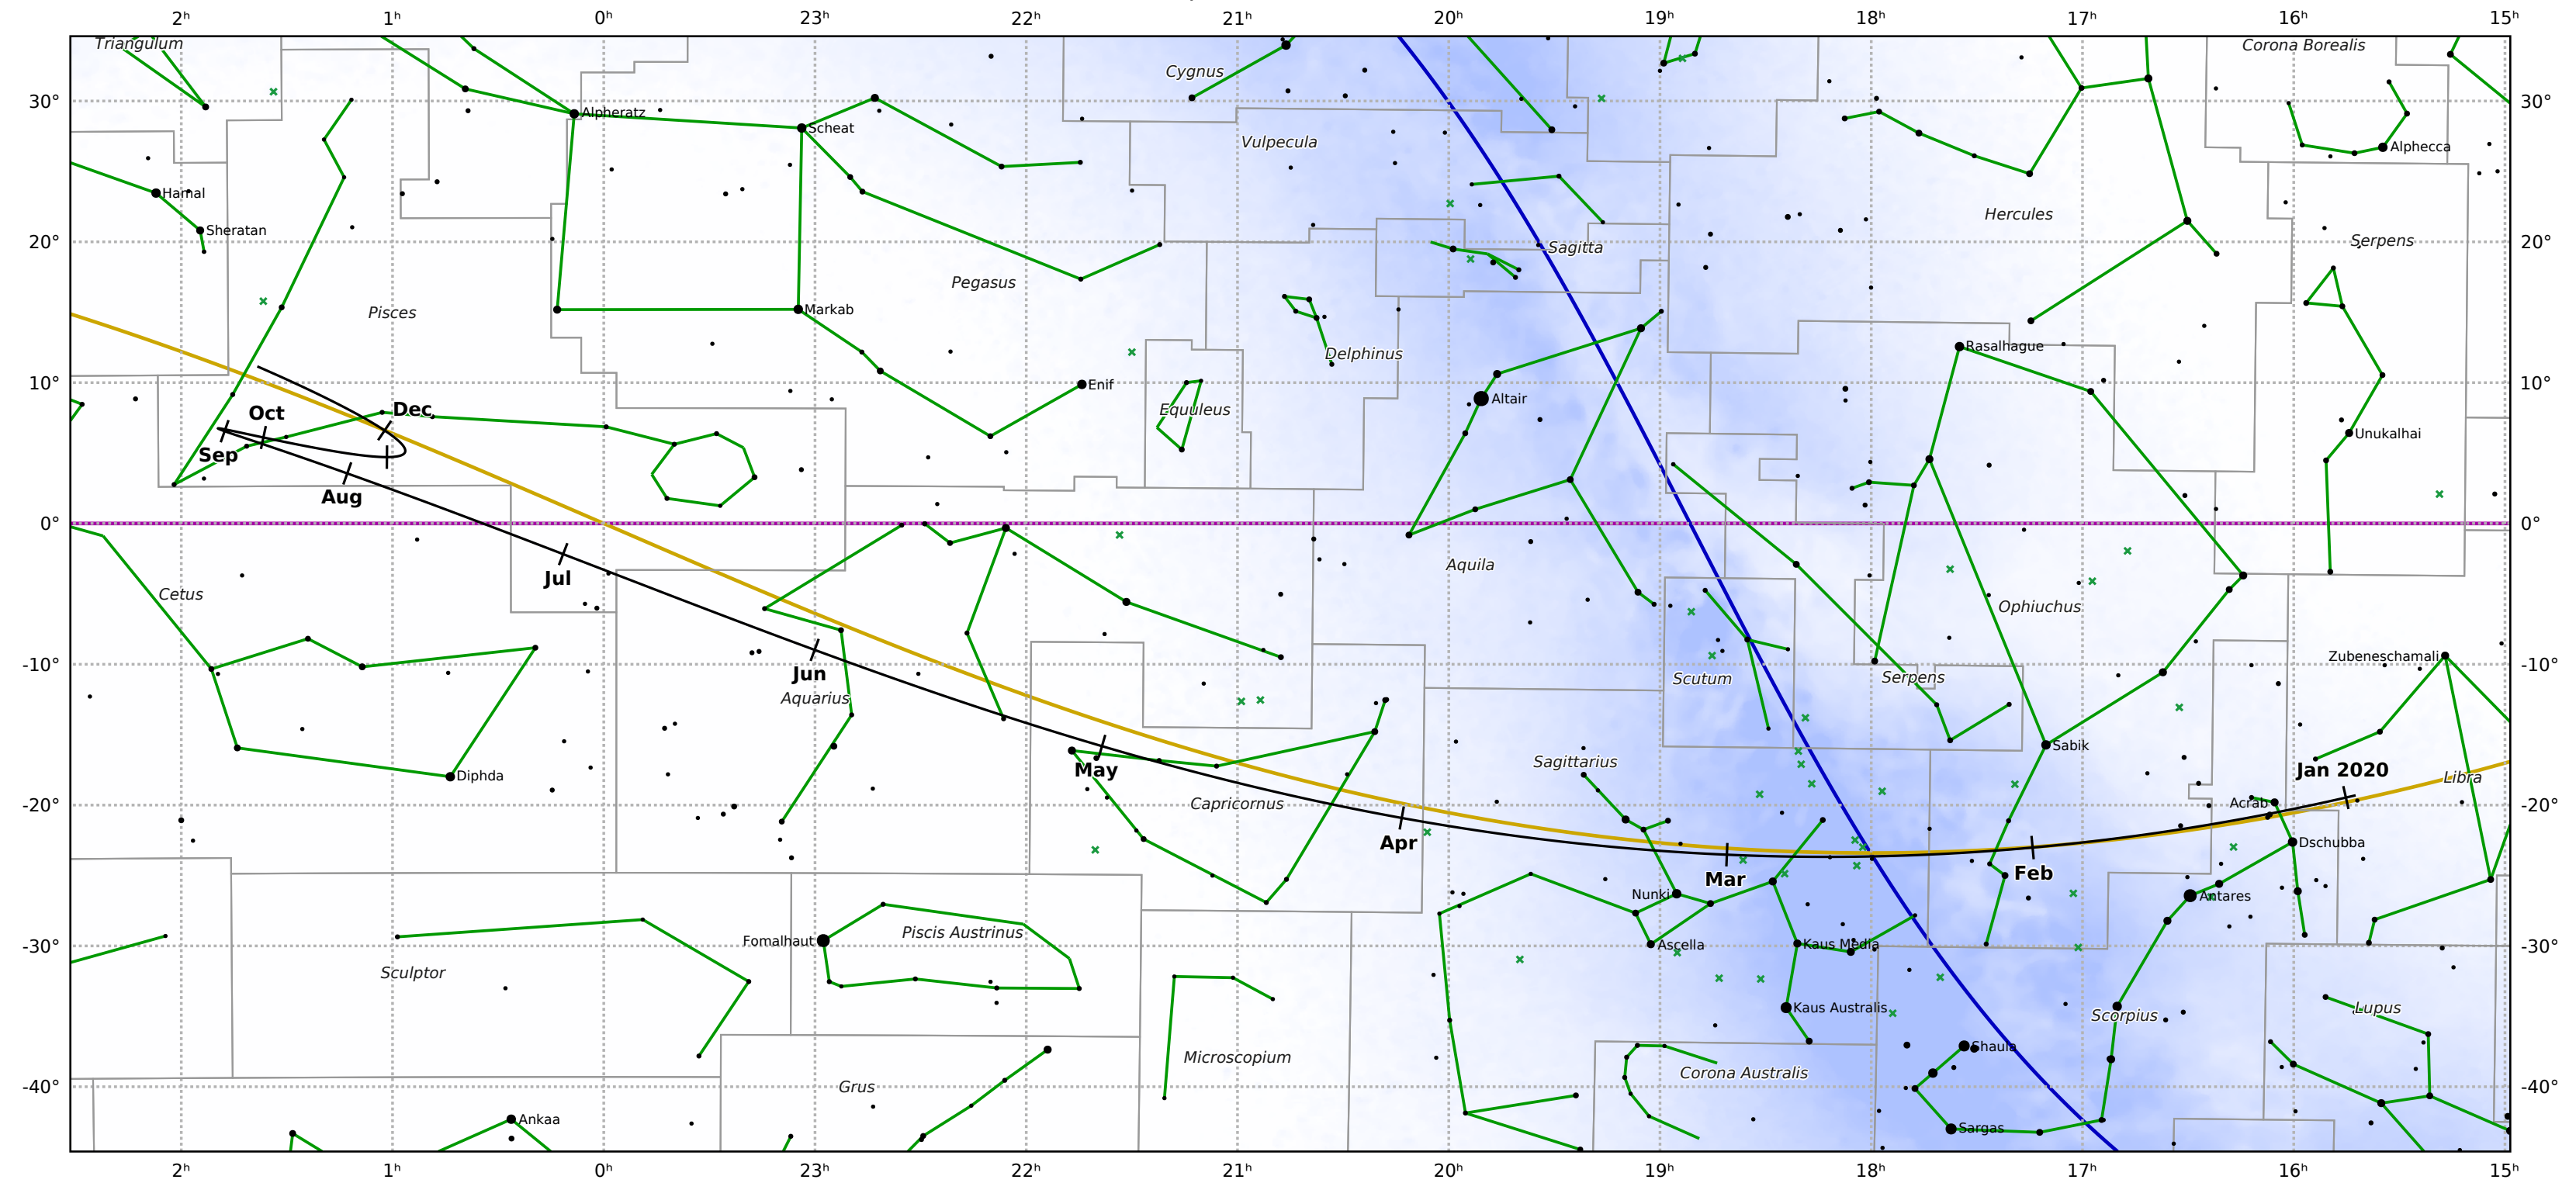

The path of Mars in 2020

© Dominic Ford 2011-2019. Downloaded from <https://in-the-sky.org>

Magnitude scale: • 5.0 • 4.5 • 4.0 • 3.5 • 3.0 • 2.5 • 2.0 • 1.5 • 1.0

— The Equator — Ecliptic Plane — Galactic Plane