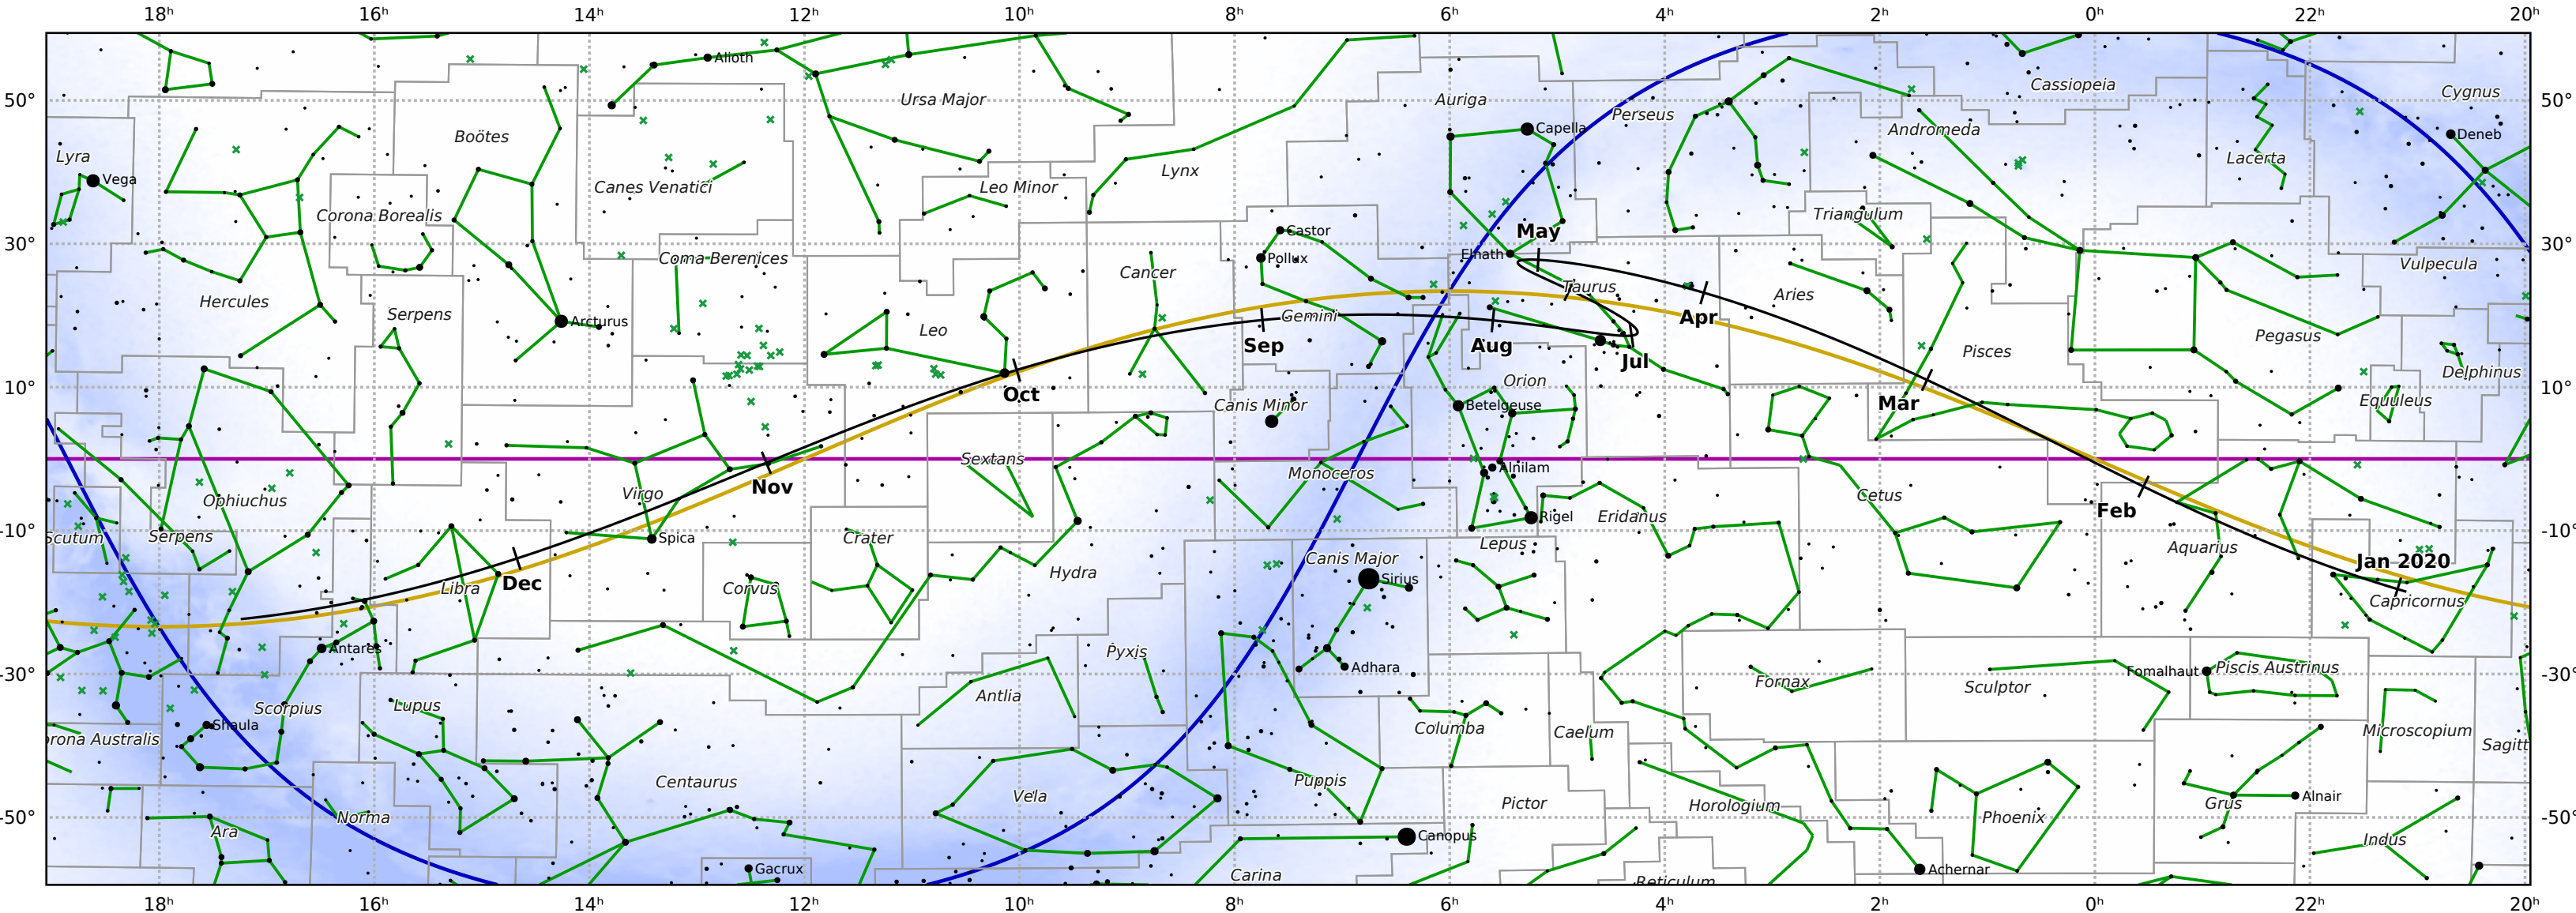

The path of Venus in 2020

© Dominic Ford 2011-2019. Downloaded from <https://in-the-sky.org>

Magnitude scale: -5.0 -4.5 -4.0 -3.5 -3.0 -2.5 -2.0 -1.5 -1.0 -0.5 0.0 0.5 1.0 1.5 2.0 2.5 3.0 3.5 4.0 4.5 5.0

The Equator
 Ecliptic Plane
 Galactic Plane