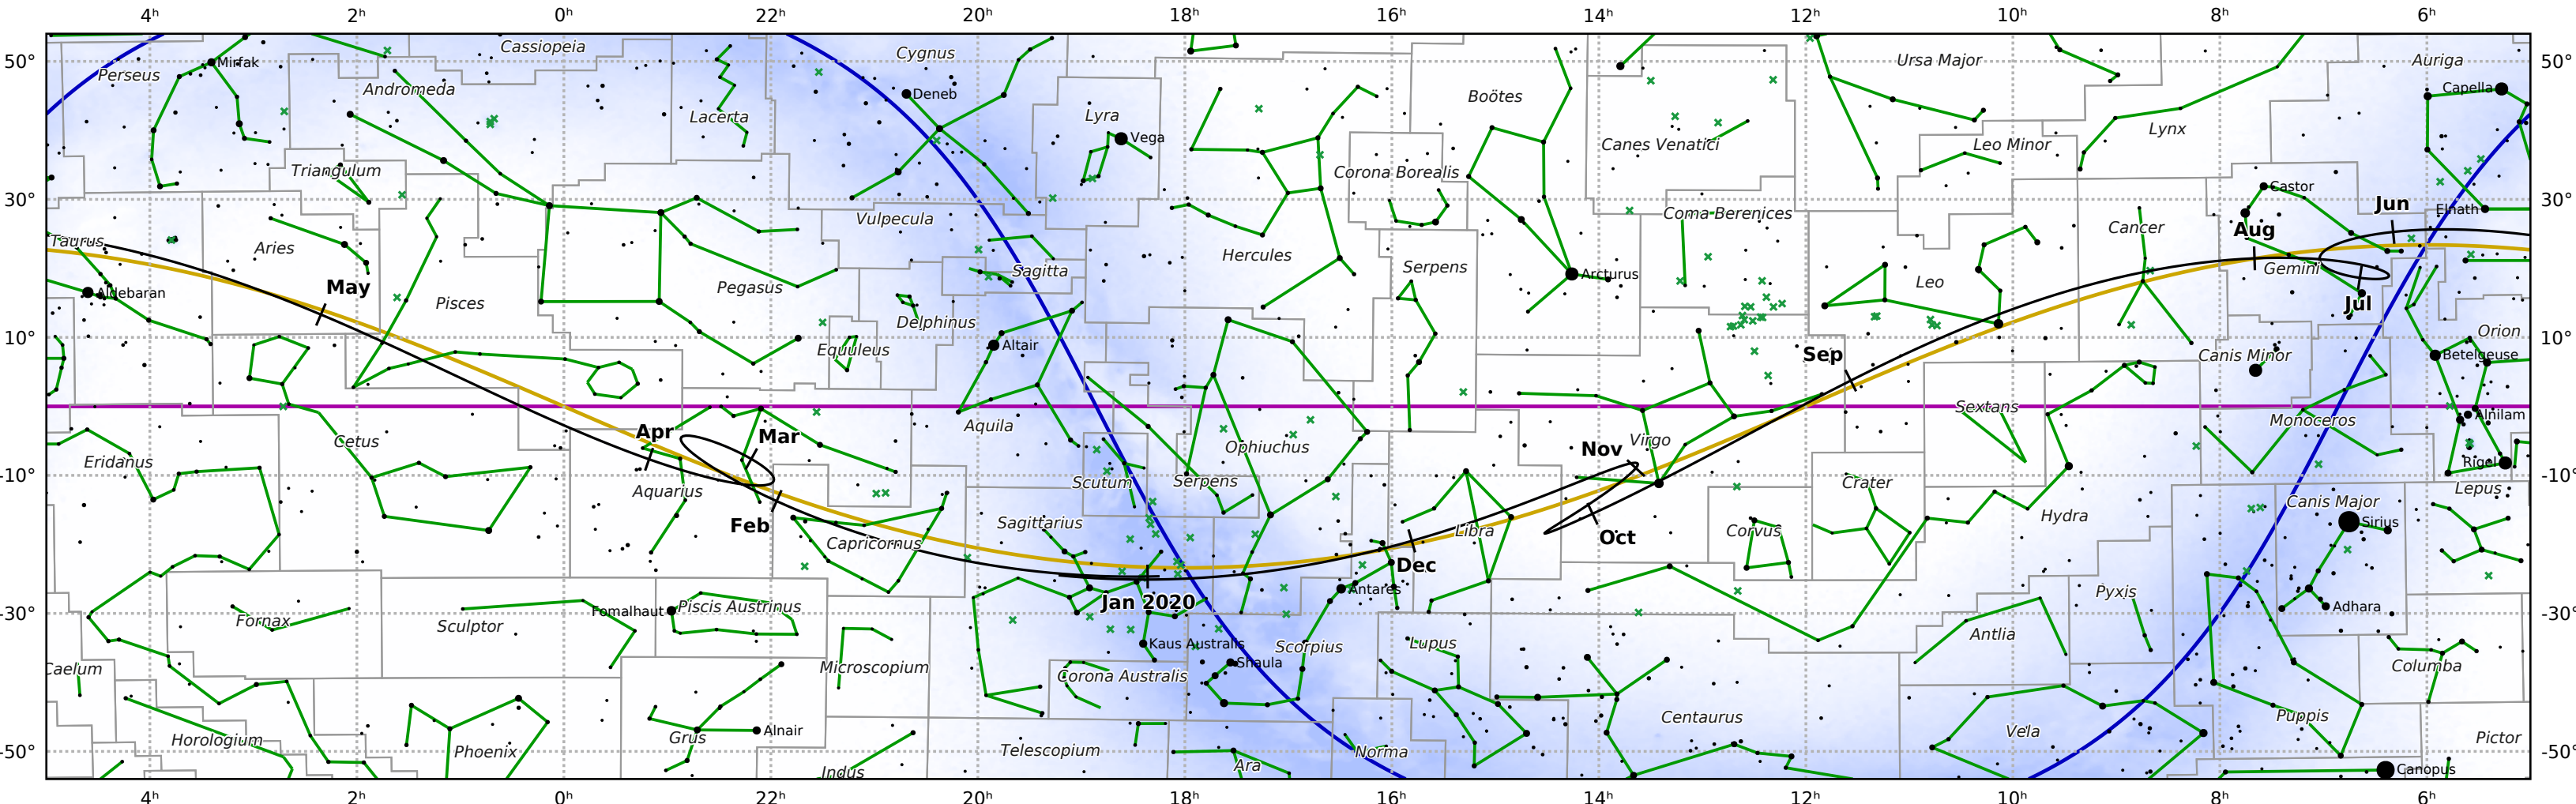

# The path of Mercury in 2020

© Dominic Ford 2011-2019. Downloaded from <https://in-the-sky.org>

Magnitude scale: • 5.0 • 4.5 • 4.0 • 3.5 • 3.0 • 2.5 • 2.0 • 1.5 • 1.0 • 0.5 • 0.0 • -0.5 • -1.0

— The Equator — Ecliptic Plane — Galactic Plane